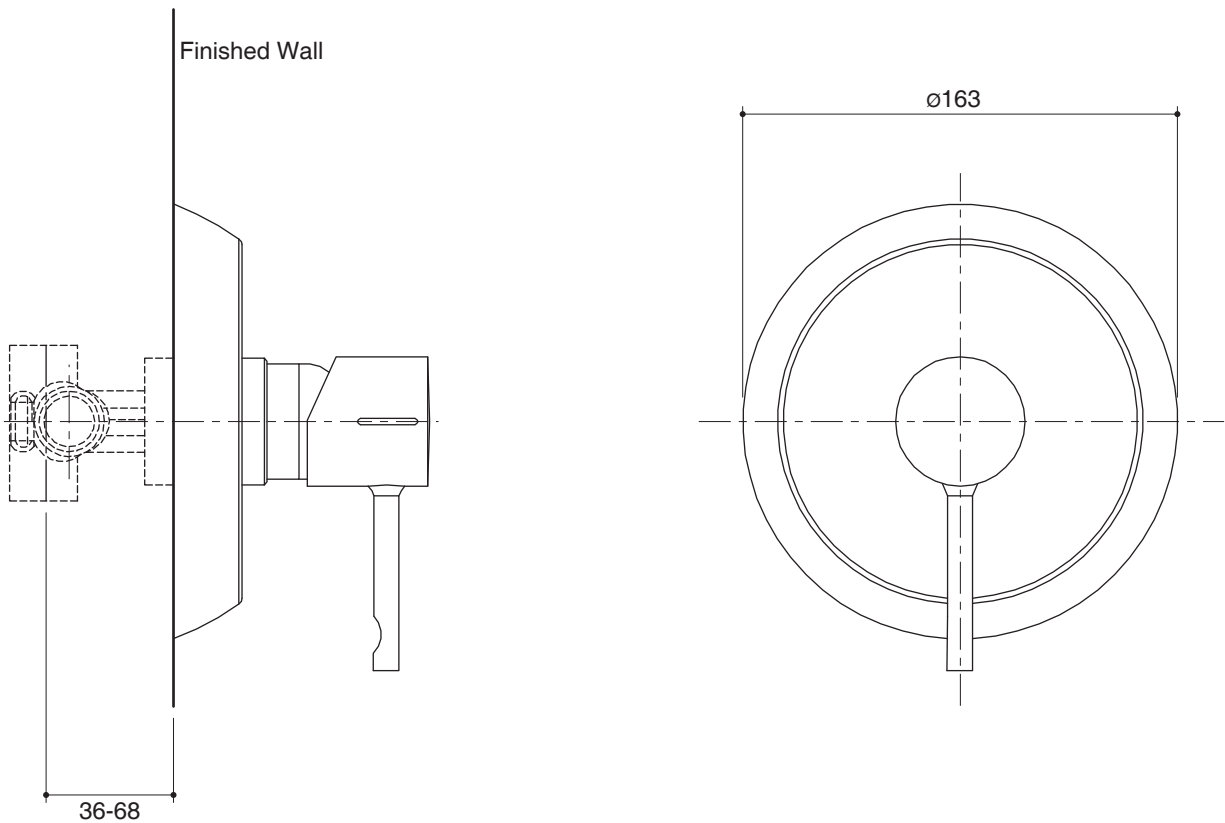

### Product Specification:

Recessed shower valve trim shall be made of brass construction. Product shall include lever handle. Product shall complement with Cuff faucet line. Recessed shower valve trim shall be Kohler Model K-45656X-4-CP

## Installation Notes

Install this product according to the installation guide.

Dimensions are approximate.  
Unit: mm.