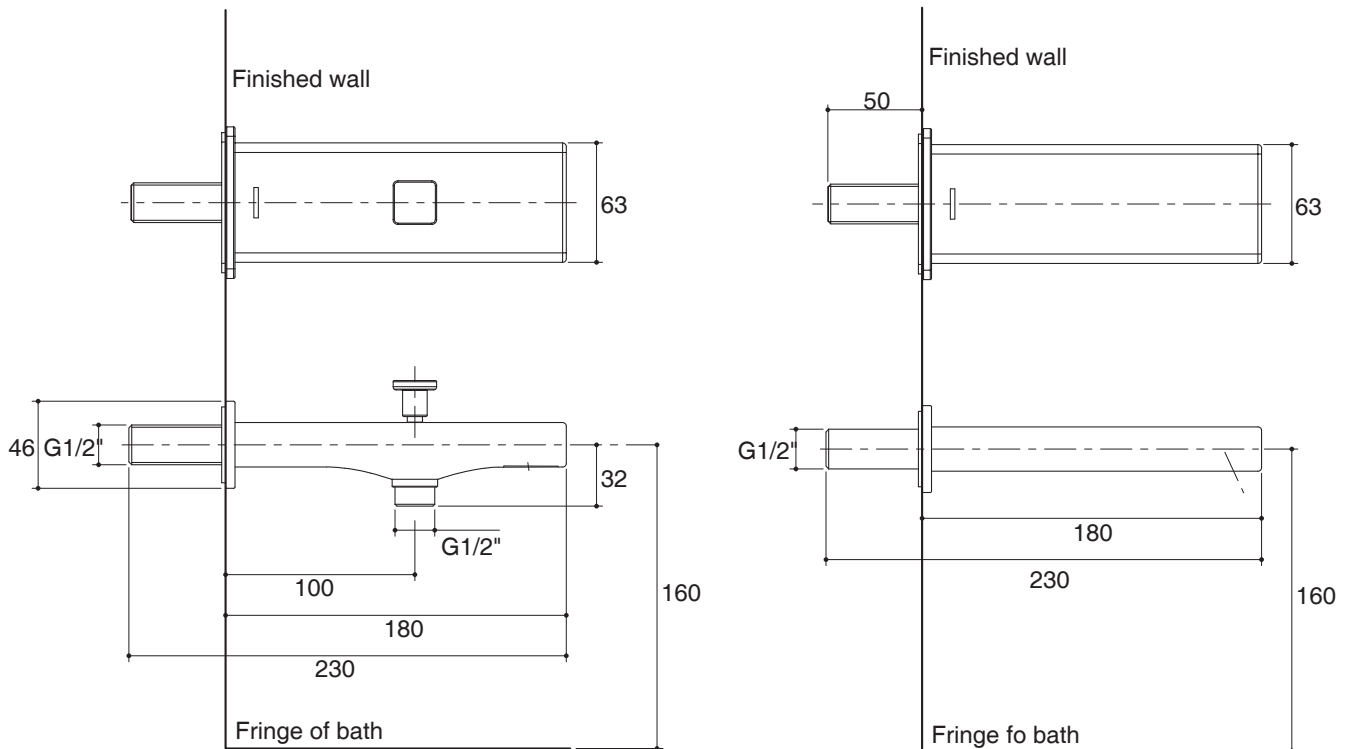

### Features

- Brass construction
- Wall-mount installation with G1/2" thread connection

BATH SPOUT  
**K-37343X**  
ALSO K-37344X

### Product Specification:

The bath spout shall be made of brass construction. Product shall be a wall-mount installation with G1/2" thread connection. Faucet shall be Kohler Model K-\_\_\_\_-\_\_\_\_.

## Installation Notes

Install this product according to the installation guide.

Dimensions are approximate.  
Unit: mm.