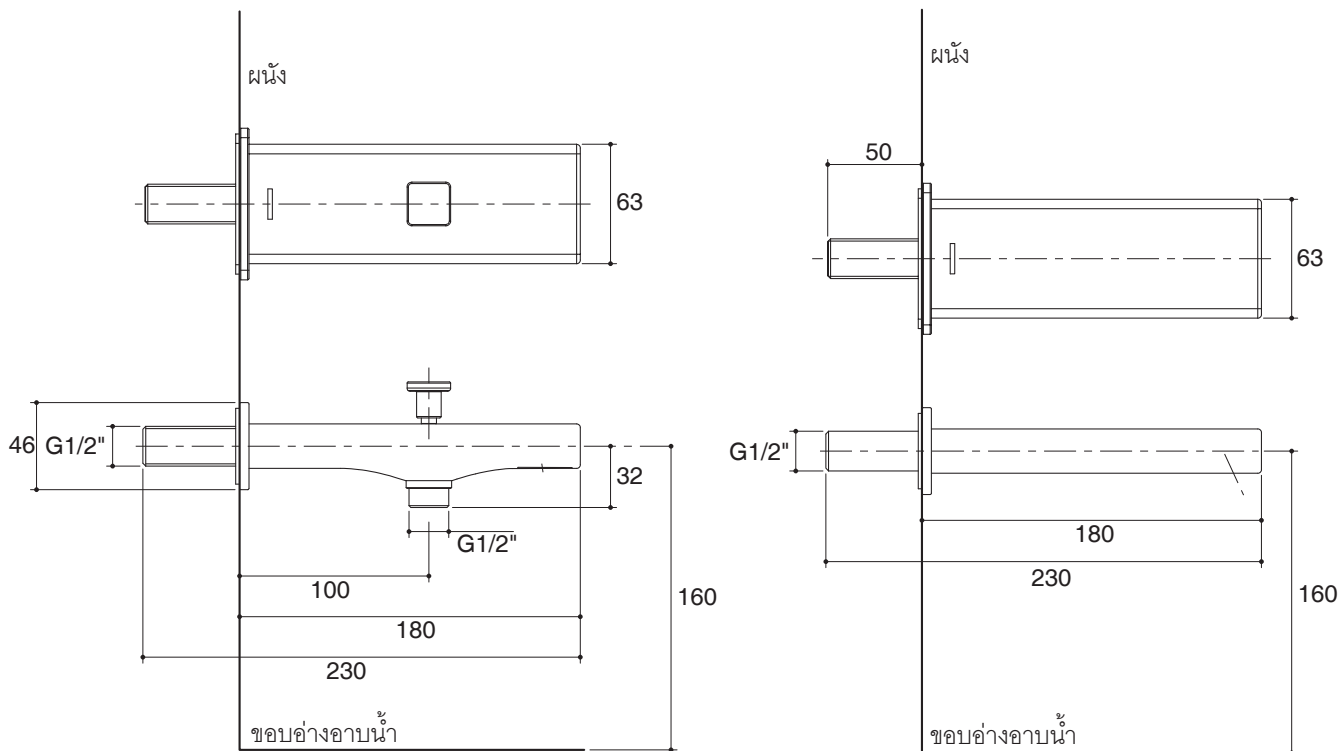

สแตย์ท

ข้อสังเกตสำหรับการติดตั้ง

ติดตั้งผลิตภัณฑ์โดยใช้คู่มือข้อแนะนำการติดตั้ง

ขนาดระยะแสดงค่าโดยประมาณ

หน่วย: มม.

ภาพแสดงผลิตภัณฑ์

หัวก๊อกอ่างอาบน้ำแบบติดผนัง รุ่น สแตย์ท

หน้า 4/4

1154945-X4-B

KOHLER®