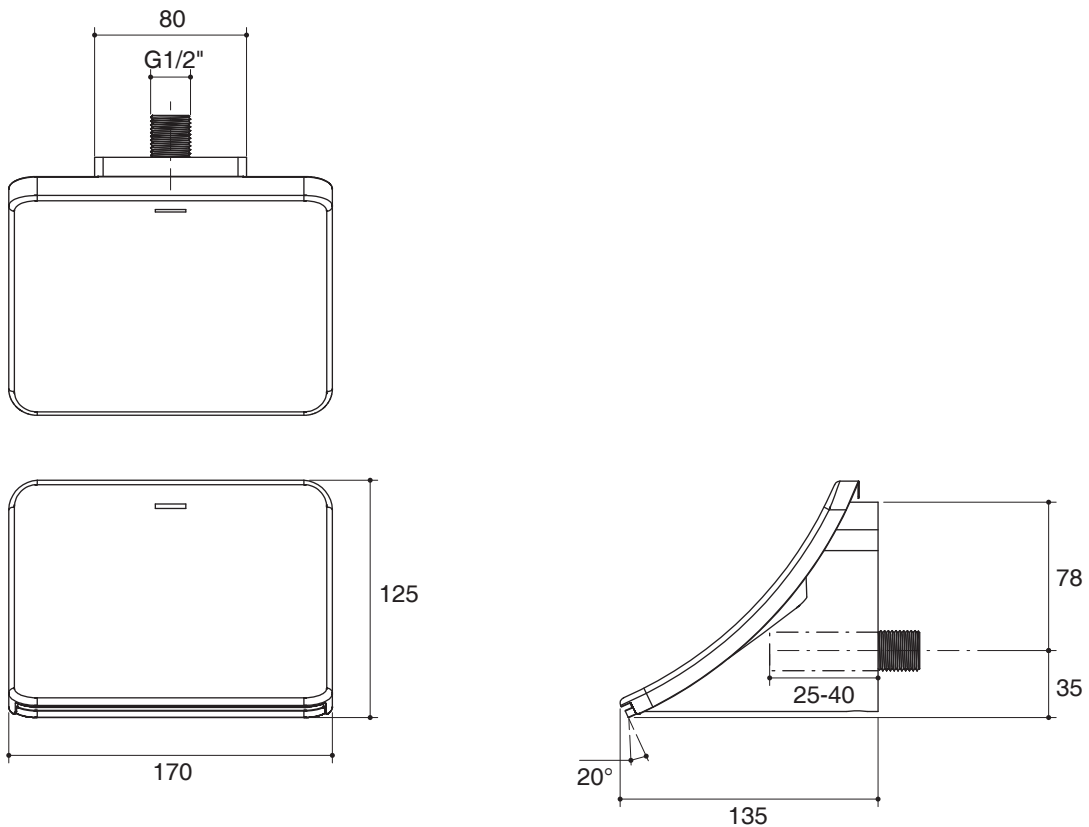

### Product Specification:

The bath spout shall feature 135 mm sheetflow and non-diverter spout with slip-fit connection. Product shall have brass trim plate. Faucet shall be Kohler Model K-6946X-CP

## Installation Notes

Install this product according to the installation guide.

Dimensions are approximate.  
Unit: mm.