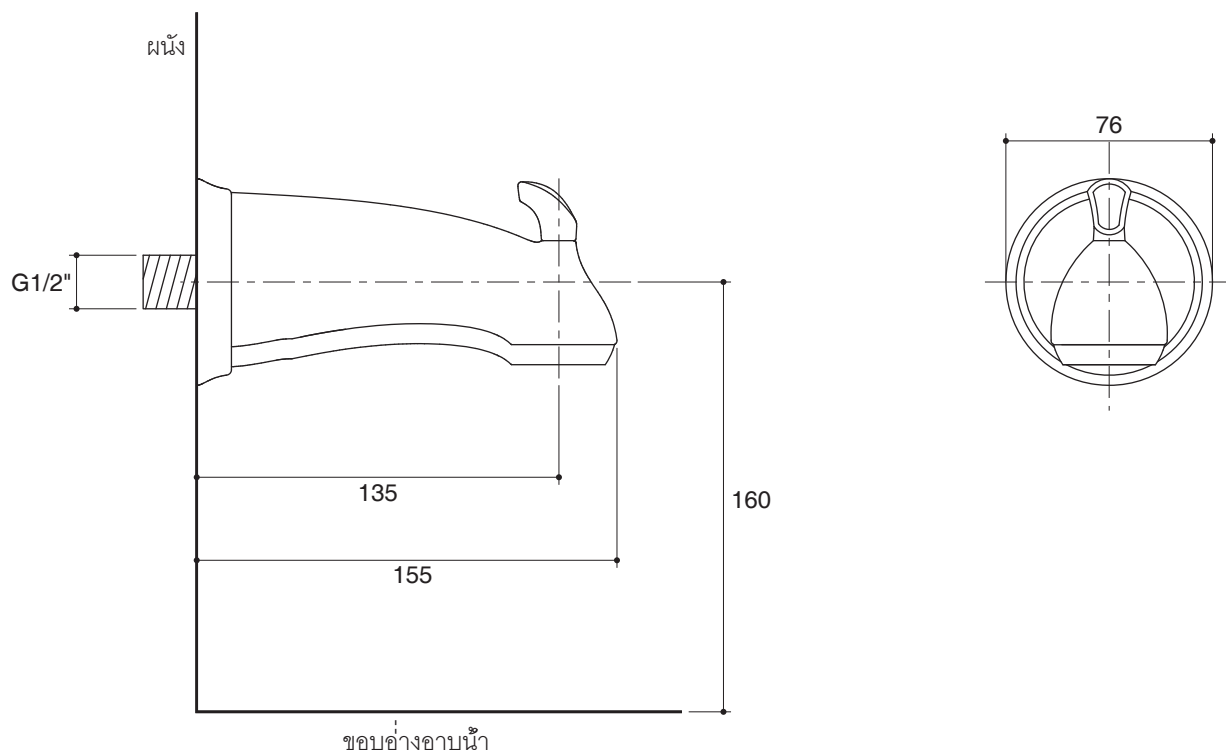

ฟอร์เต้

ข้อสังเกตสำหรับการติดตั้ง

ติดตั้งผลิตภัณฑ์โดยใช้คู่มือข้อแนะนำการติดตั้ง

ขนาดระยะแสดงค่าโดยประมาณ
หน่วย: มม.

ภาพแสดงผลิตภัณฑ์

หัวก๊อกอ่างอาบน้ำพร้อมตัวปรับทางน้ำ รุ่น ฟอร์เต้

หน้า 4/4

1143648-X4-A

KOHLER®