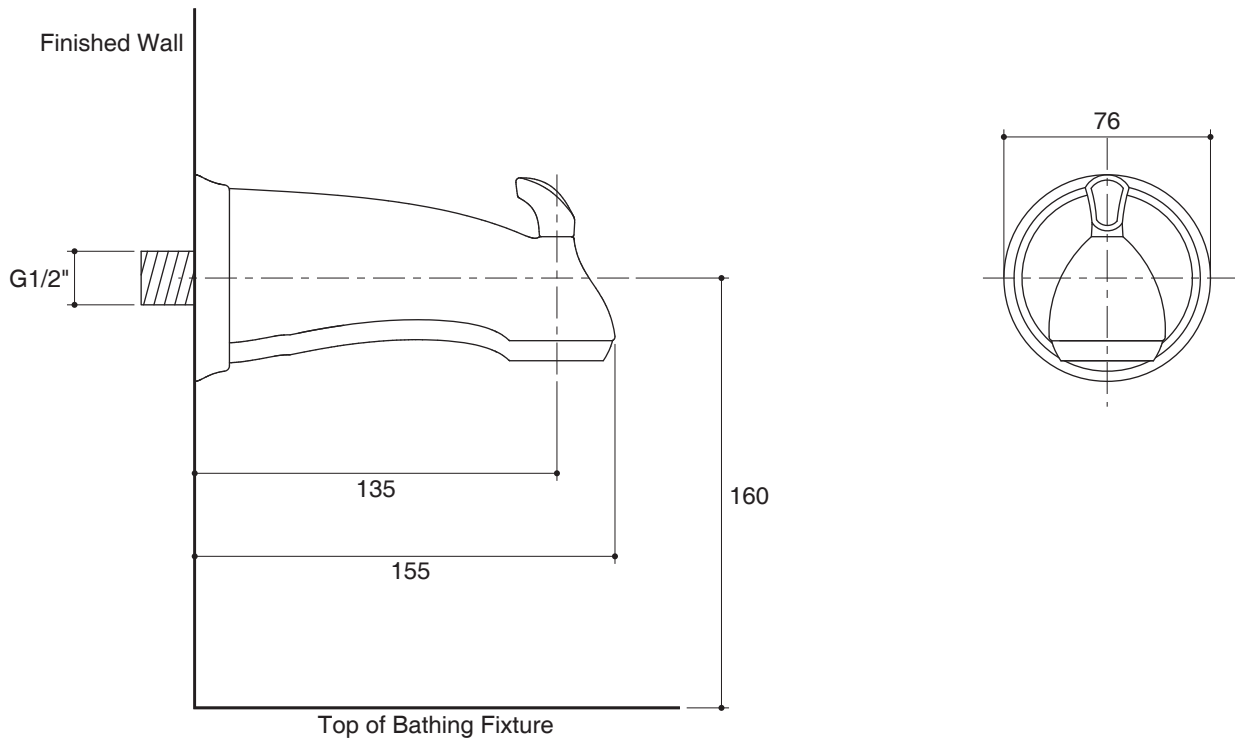

### Product Specification:

The bath spout shall be made of brass construction. Product shall be a wall-mount installation with G1/2". Faucet shall be Kohler Model K-13679X-CP.

## Installation Notes

Install this product according to the installation guide.

Dimensions are approximate.  
Unit: mm