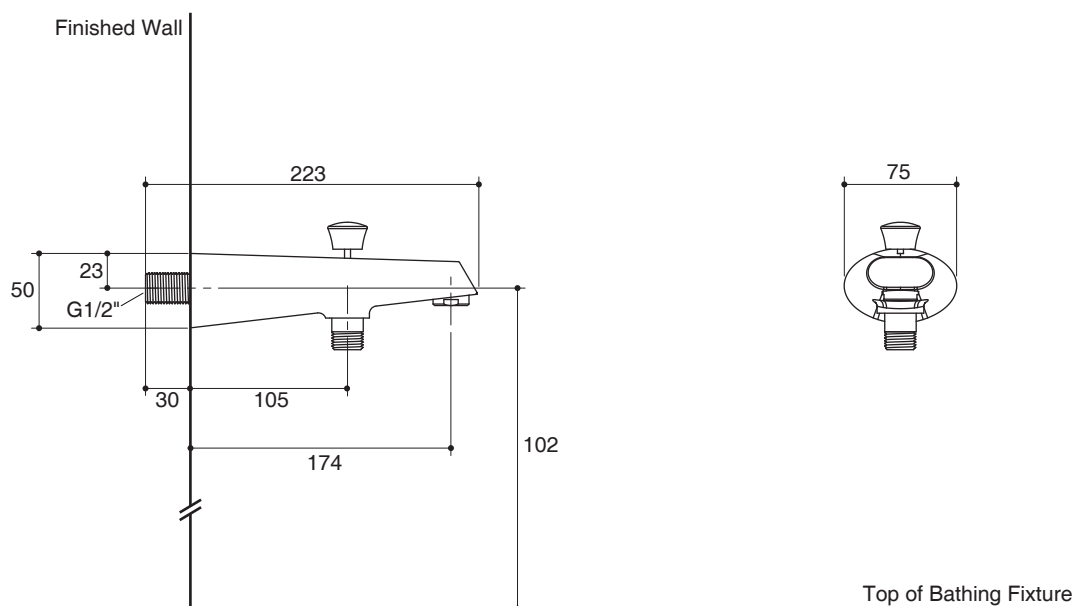

## Features

- Brass construction
- Durable Kohler finishes resist corrosion and tarnishing
- G1/2" thread connection
- 174 mm spout reach

## BATH SPOUT K-10384X

## Specified Model

Model	Description	Color/Finished
K-10384X	Bath spout with diverter	CP: Polished Chrome

Dimensions are approximate.  
Unit: mm

Note: The recommended dimension for installation can be adjusted according to user preferences and layout.