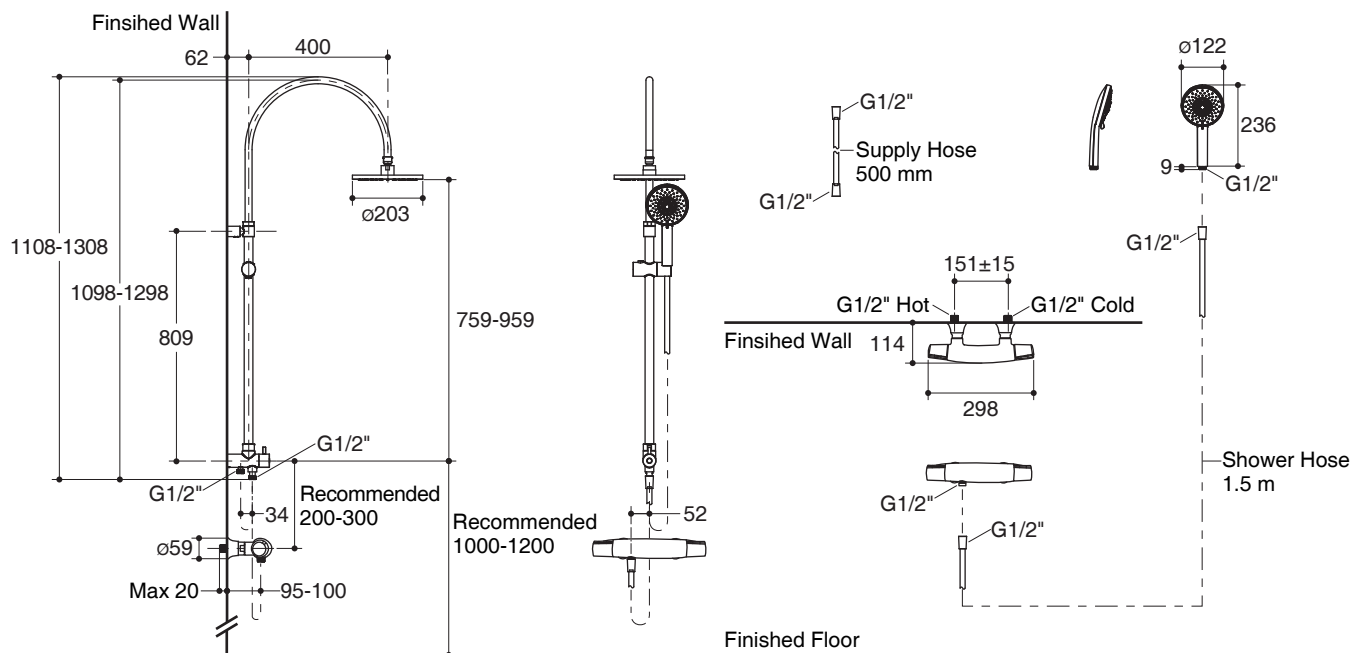

Features

- Brass construction
- G1/2" threaded connection
- Includes showerhead and shower column
- Includes handshower with 1.5 m hose and bracket
- Quickly get desire temperature and maintain at +/- 0.5 °C

Codes/Standards Applicable

Specified model meets or exceeds the following:

- TIS 2066-2552

Installation Notes

Install this product according to the installation guide.

THERMOSTATIC SHOWER COLUMN K-72638X

Specified Model

Model	Description	Color/Finished
K-72638X-7	Symbol thermostatic dual showerheads curved shower column	CP: Polished Chrome

Dimensions are approximate.

Unit: mm

Note: The recommended dimension for installation can be adjusted according to user preferences and layout.