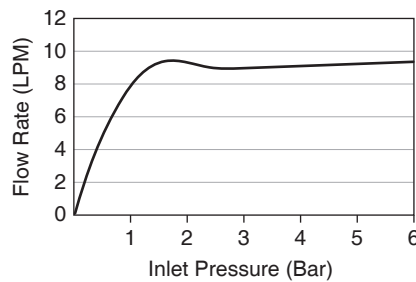

Features

- Brass construction
- G1/2" threaded connection
- Includes showerhead and shower column
- Includes 5-way handshower with 1.5 m hose
- Includes adjustable bracket

Codes/Standards Applicable

Specified model meets or exceeds the following:

- TIS 2066-2552

Installation Notes

Install this product according to the installation guide.

SHOWER COLUMN K-99032T

Specified Model

Model	Description	Color/Finished	
K-99032T-4	Kelston dual showerheads curved shower column	<input type="checkbox"/> CP: Polished Chrome	<input type="checkbox"/> Other

For a full range of color finishes in your market please contact your local Kohler representative

Flow Curve Bath Spout

Flow Curve Showerhead

Flow Curve Handshower

Note: Flow rates are approximate. (1 gallon = 3.785 liters, 1 bar = 14.5 psi)