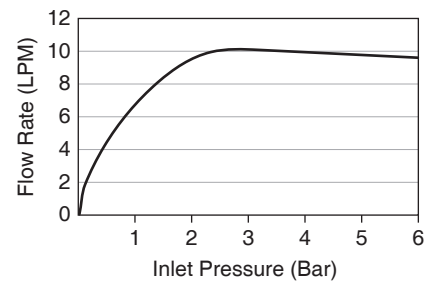

Features

- Brass construction
- G1/2" threaded connection
- Includes showerhead and shower column
- Includes 5-way handshower with 1.5 m hose
- Includes adjustable bracket

Codes/Standards Applicable

Specified model meets or exceeds the following:

- TIS 2066-2552

Installation Notes

Install this product according to the installation guide.

SHOWER COLUMN K-99032T

Specified Model

Model	Description	Color/Finished	
K-99032T-4	Kelston dual showerheads curved shower column	<input type="checkbox"/> CP: Polished Chrome	<input type="checkbox"/> Other

For a full range of color finishes in your market please contact your local Kohler representative

Flow Curve Bath Spout

Flow Curve Showerhead

Flow Curve Handshower

Note: Flow rates are approximate. (1 gallon = 3.785 liters, 1 bar = 14.5 psi)