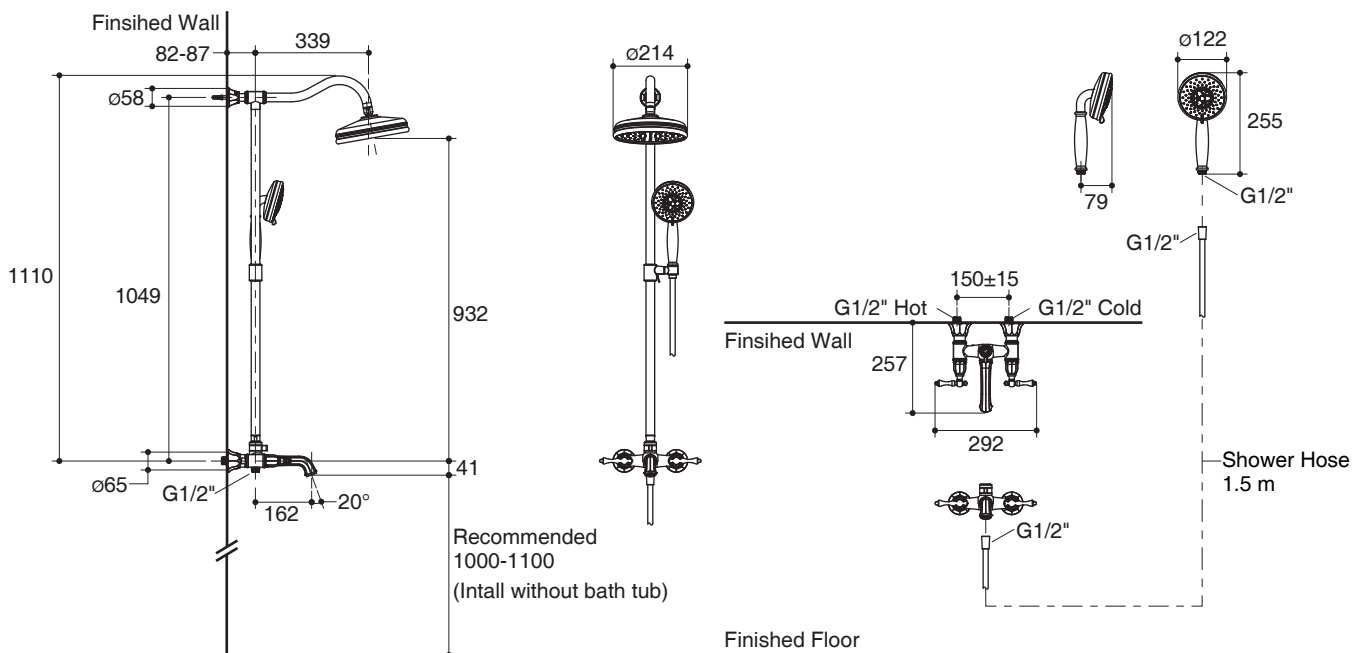

Features

- Brass construction
- G1/2" threaded connection
- Includes showerhead and shower column
- Includes 5-way handshower with 1.5 m hose
- Includes adjustable bracket

Codes/Standards Applicable

Specified model meets or exceeds the following:

- TIS 2066-2552

Installation Notes

Install this product according to the installation guide.

SHOWER COLUMN K-99032T

Specified Model

Model	Description	Color/Finished	
K-99032T-4	Kelston dual showerheads curved shower column	<input type="checkbox"/> CP: Polished Chrome	<input type="checkbox"/> Other

For a full range of color finishes in your market please contact your local Kohler representative

Flow Curve Bath Spout

Flow Curve Showerhead

Flow Curve Handshower

Note: Flow rates are approximate. (1 gallon = 3.785 liters, 1 bar = 14.5 psi)

Dimensions are approximate.

Unit: mm

Note: The recommended dimension for installation can be adjusted according to user preferences and layout.

Product Diagram