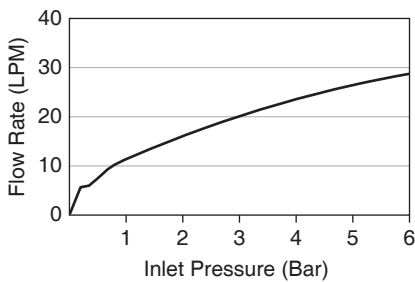

Features

- Brass construction
- G1/2" threaded connection
- Includes showerhead and shower column
- Includes 5-way handshower with 1.5 m hose
- Includes adjustable bracket

Codes/Standards Applicable

Specified model meets or exceeds the following:

- TIS 2066-2552

Installation Notes

Install this product according to the installation guide.

SHOWER COLUMN K-99032T

Specified Model

Model	Description	Color/Finished	
K-99032T-4	Kelston dual showerheads curved shower column	<input type="checkbox"/> CP: Polished Chrome	<input type="checkbox"/> Other

For a full range of color finishes in your market please contact your local Kohler representative

Flow Curve Bath Spout

Flow Curve Showerhead

Flow Curve Handshower

Note: Flow rates are approximate. (1 gallon = 3.785 liters, 1 bar = 14.5 psi)

Dimensions are approximate.

Unit: mm

Note: The recommended dimension for installation can be adjusted according to user preferences and layout.

Product Diagram