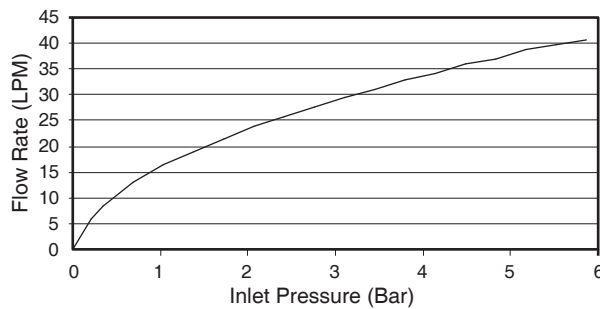

#### Features

- Brass construction
- Includes a 35 mm ceramic valve cartridge for improved flow at lower pressures
- Handle is lift & turn activation
- Easy sealant-free trim installation

#### Specified Model

Model	Description	Color/Finished
K-99255X-4CD	Strayt wall-mount shower valve-cold water only	CP: Polished Chrome

**Flow Curve**

Note: Flow rates are approximate. (1 gallon = 3.785 liters, 1 bar = 14.5 psi)