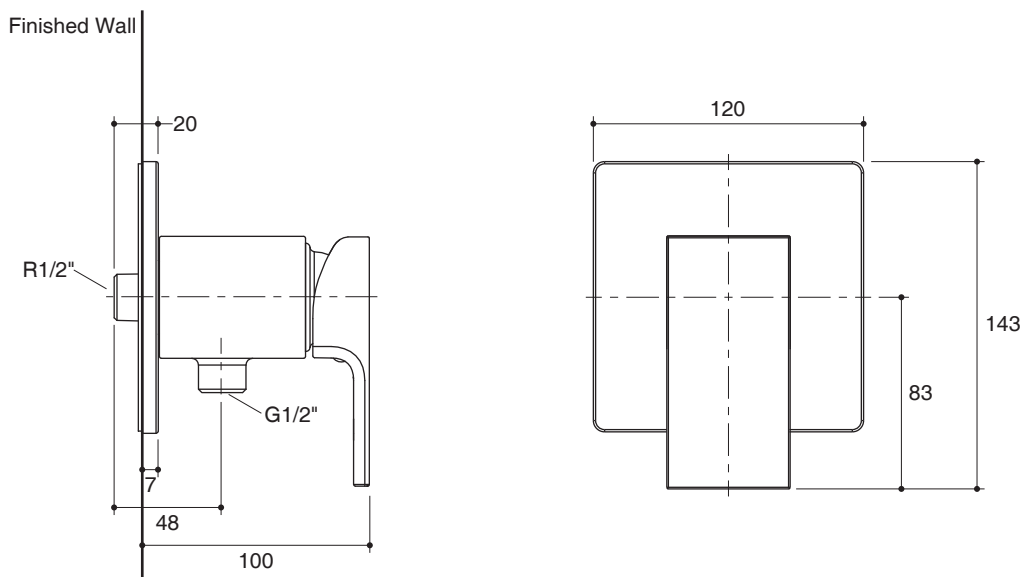

#### Specified Model

Model	Description	Color/Finished
K-99255X-4CD	Strayt wall-mount shower valve-cold water only	CP: Polished Chrome

**Flow Curve**

Note: Flow rates are approximate. (1 gallon = 3.785 liters, 1 bar = 14.5 psi)

Dimensions are approximate.

Unit: mm

**Product Diagram**