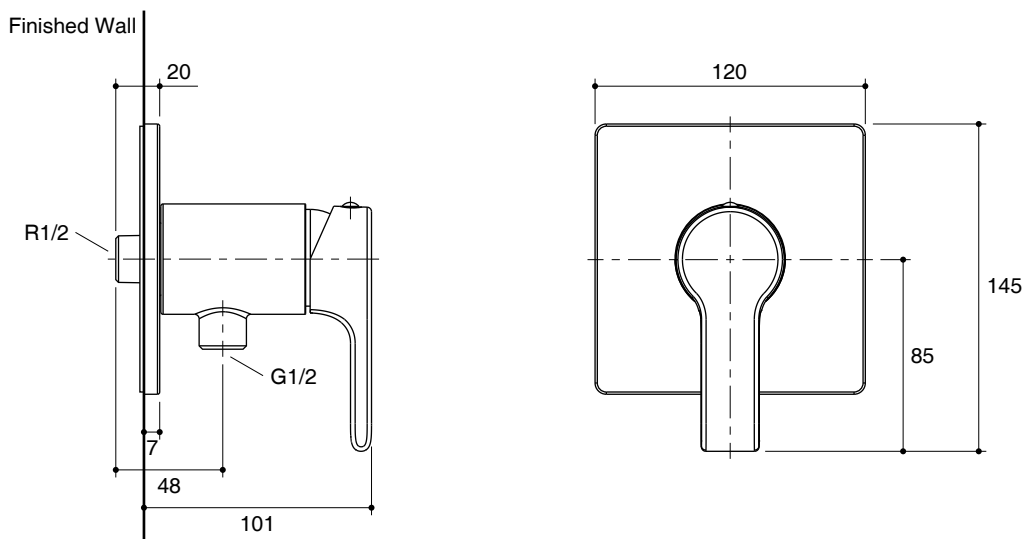

#### Features

- Brass construction
- Includes a 35 mm ceramic valve cartridge for improved flow at lower pressures
- Handle is lift & turn activation
- Easy sealant-free trim installation

#### Specified Model

Model	Description	Color/Finished
K-R99254X-4CD	Singulier wall-mount shower valve-cold water only	CP

**Flow Curve**

Note: Valve flow rates are approximate and overall system flow may vary pending the outlet and inlet fittings installed.  
(1 liter = 3.785 gallon, 1 bar = 14.5 psi)

Dimensions are approximate.  
Unit: mm

**Product Diagram**