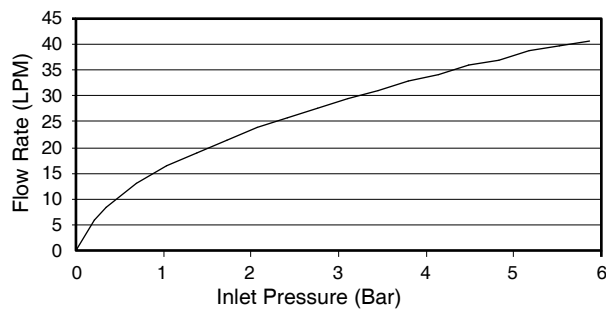

#### Features

- Brass construction
- Includes a 35 mm ceramic valve cartridge for improved flow at lower pressures
- Handle is lift & turn activation
- Easy sealant-free trim installation

#### Specified Model

Model	Description	Color/Finished
K-R99254X-4CD	Singulier wall-mount shower valve-cold water only	CP

**Flow Curve**

Note: Valve flow rates are approximate and overall system flow may vary pending the outlet and inlet fittings installed.  
(1 liter = 3.785 gallon, 1 bar = 14.5 psi)