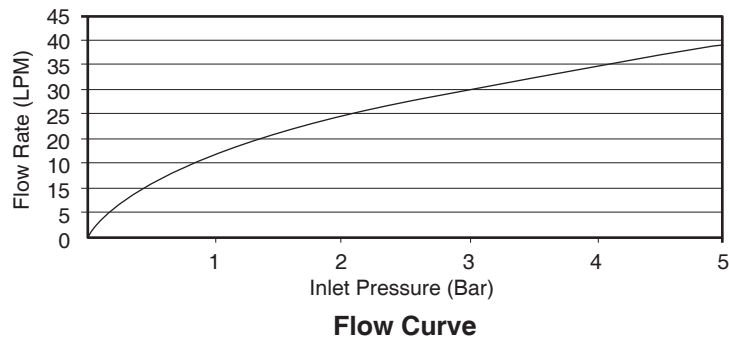

#### Specified Model

Model	Description	Color/Finished
K-99979T-4CD	Kumin recessed shower valve-cold water only	CP: Polished Chrome

Note: Flow rates are approximate. (1 gallon = 3.785 liters, 1 bar = 14.5 psi)