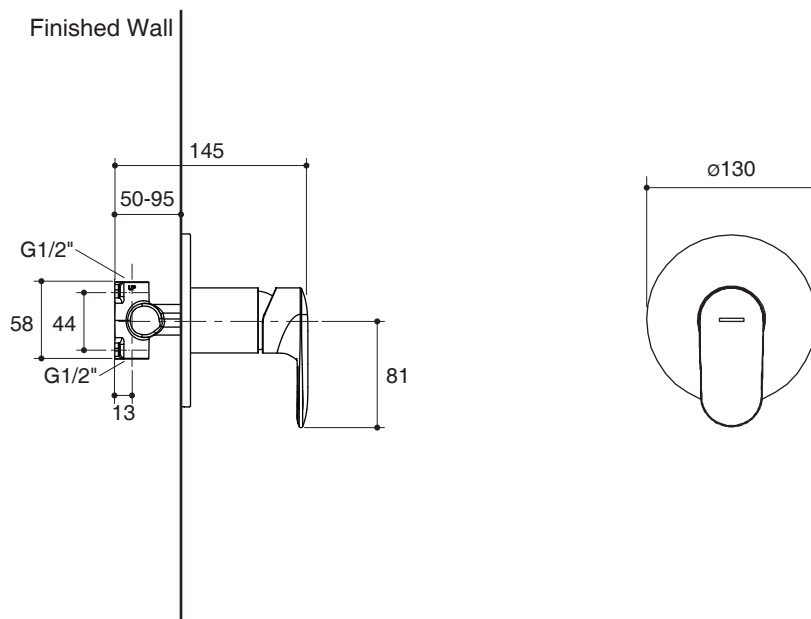

#### Specified Model

Model	Description	Color/Finished
K-99979T-4CD	Kumin recessed shower valve-cold water only	CP: Polished Chrome

Note: Flow rates are approximate. (1 gallon = 3.785 liters, 1 bar = 14.5 psi)

Dimensions are approximate.  
Unit: mm