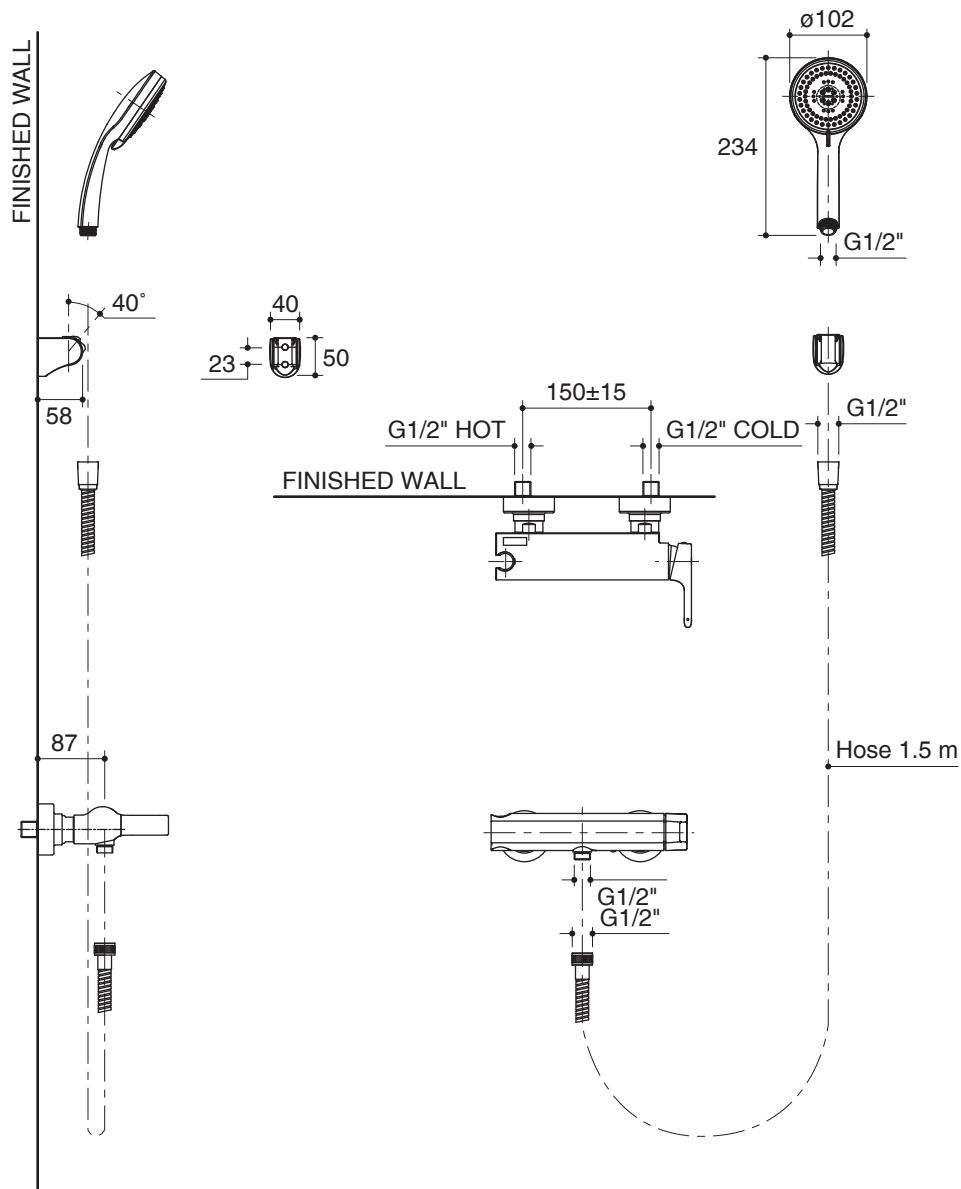

Features

- Brass construction
- Includes handshower with bracket
- G1/2" threaded connection
- Handshower with 1.5 m hose
- Lever handle

WALL-MOUNT SHOWER FAUCET K-72669X-4

Codes/Standards Applicable

Specified model meets or exceeds the following:

- TIS 2066-2552

Colors/Finishes

- CP: Polished Chrome

Accessories:

- CP: Polished Chrome

Specified Model

Model	Description	Color/Finished
K-72669X-4	Singulier wall-mount shower faucet	CP

Product Specification:

The wall-mount shower faucet shall be made of brass construction. Product shall include G1/2" threaded connection and handshower with 1.5 m hose and lever handle. Product shall include handshower with bracket. Faucet shall be Kohler Model K-72669X-4-CP.

SINGULIER

Installation Notes

Install this product according to the installation guide.

Dimensions are approximate.
Unit: mm.

Product Diagram

คุณลักษณะ

- ผลิตจากทองเหลือง
- พร้อมฝักบัวสายอ่อนและขอแขน
- เกลียวข้อต่อ G1/2"
- ฝักบัวสายอ่อนยาว 1.5 ม.
- มือบิดแบบก้านโยก