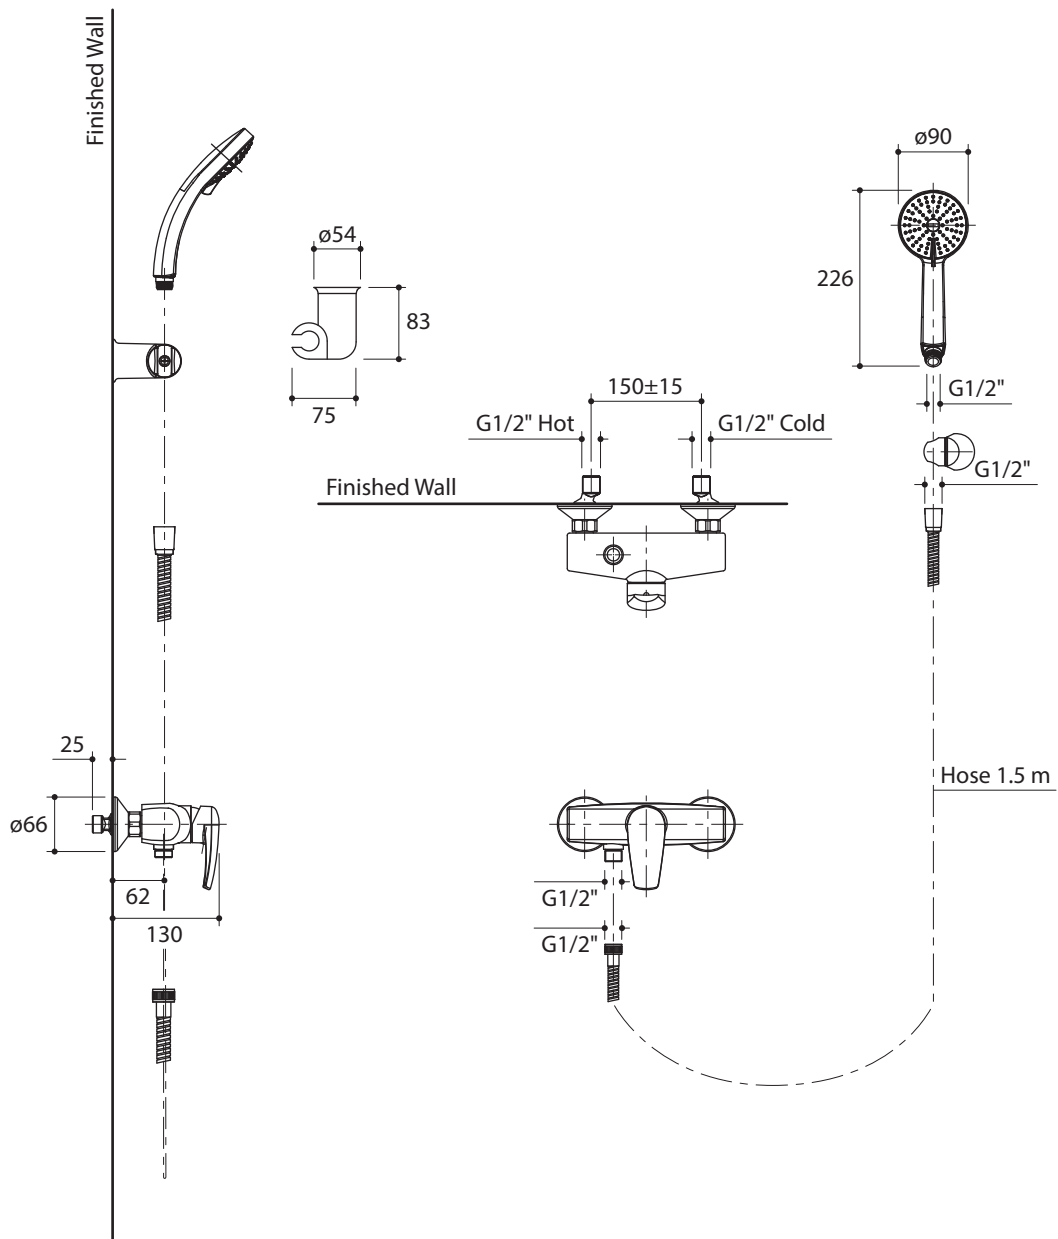

Features

- Brass construction
- Includes handshower with bracket
- G1/2" threaded connection
- Handshower with 1.5 m hose
- Lever handle

WALL-MOUNT SHOWER FAUCET K-72702X-4

Codes/Standards Applicable

Specified model meets or exceeds the following:

- TIS 2066-2552

Colors/Finishes

- CP: Polished Chrome

Accessories:

- CP: Polished Chrome

Specified Model

Model	Description	Color/Finished
K-72702X-4	Panache wall-mount shower faucet	CP

Product Specification:

The wall-mount shower faucet shall be made of brass construction. Product shall include G1/2" threaded connection and handshower with 1.5 m hose and lever handle. Product shall include handshower with bracket. Faucet shall be Kohler Model K-72702X-4-CP.

PANACHE

Installation Notes

Install this product according to the installation guide.

Dimensions are approximate.
Unit: mm.

Product Diagram

คุณลักษณะ

- ผลิตจากทองเหลือง
- พร้อมฝักบัวสายอ่อนและขอแขน
- เกลียวข้อต่อ G1/2"
- ฝักบัวสายอ่อนยาว 1.5 ม.
- มือบิดแบบก้านโยก