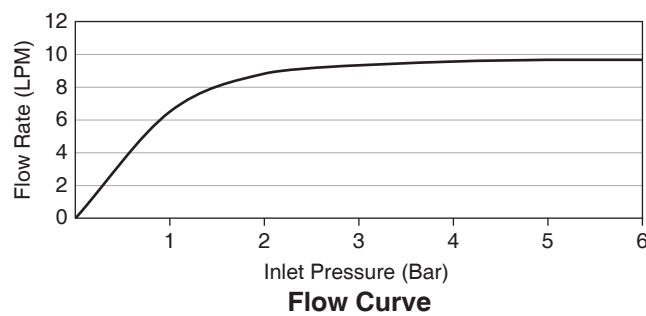

#### Features

- Brass construction
- G1/2" connection
- Includes handshower with 1.5 m hose
- Lever handle

#### Specified Model

Model	Description	Color/Finished
K-7683X-4	Odeon exposed wall-mount shower mixer	CP: Polished Chrome

Note: Flow rates are approximate. (1 gallon = 3.785 liters, 1 bar = 14.5 psi)

Dimensions are approximate.