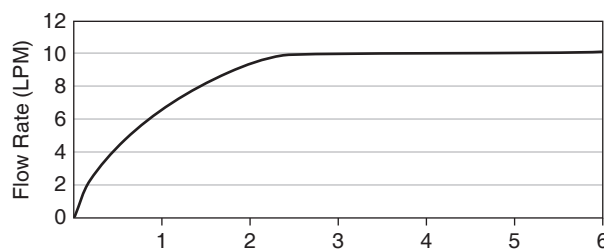

EXPOSED WALL-MOUNT BATH SHOWER MIXER K-99030T

Features

- Brass construction
- G1/2" connection
- Quarter-turn ceramic disc valves
- Includes 5-way handshower with 1.5 m hose
- 241 mm bath spout reach
- Lever handle

For a full range of color finishes in your market please contact your local Kohler representative

Flow Curve Bath Spout

Flow Curve Handshower

Note: Flow rates are approximate. (1 gallon = 3.785 liters, 1 bar = 14.5 psi)