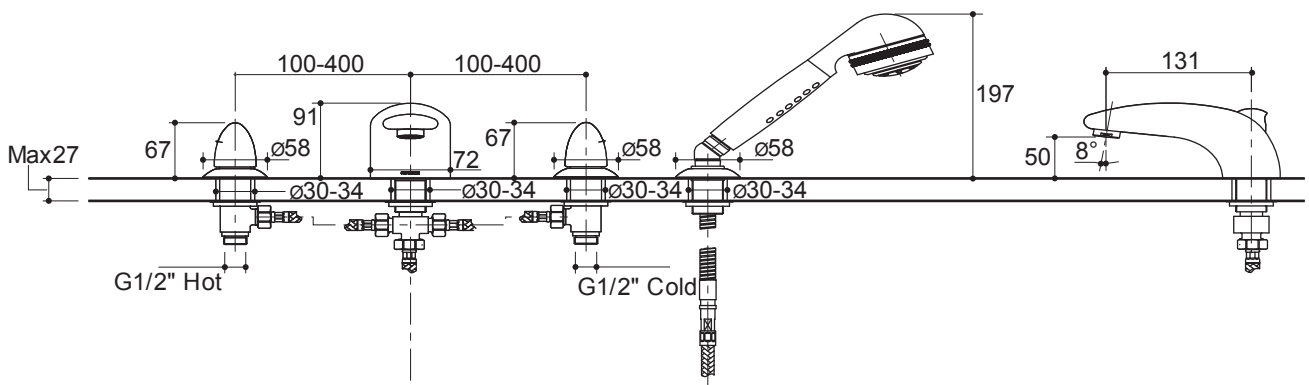

#### Features

- Brass construction
- Pull diverter
- Includes 3-way handshower with an adjustable sprayface and a hose
- For bath deck-mount installations
- 131 mm center of spout, 50 mm height base to outlet

#### Product Specification:

The deck-mount bath and shower faucet shall be made of brass construction. Product shall feature a pull diverter and lever two-handle. Faucet shall feature an 131 spout reach and a 50 mm height (base to outlet). Product shall include a 3-way handshower with adjustable sprayface and a hose. Product shall accommodate a bath deck-mount installation product. Faucet shall be Kohler Model K-9075X-CP.

## Installation Notes

Install this product according to the installation guide.

Dimensions are approximate.  
Unit: mm.