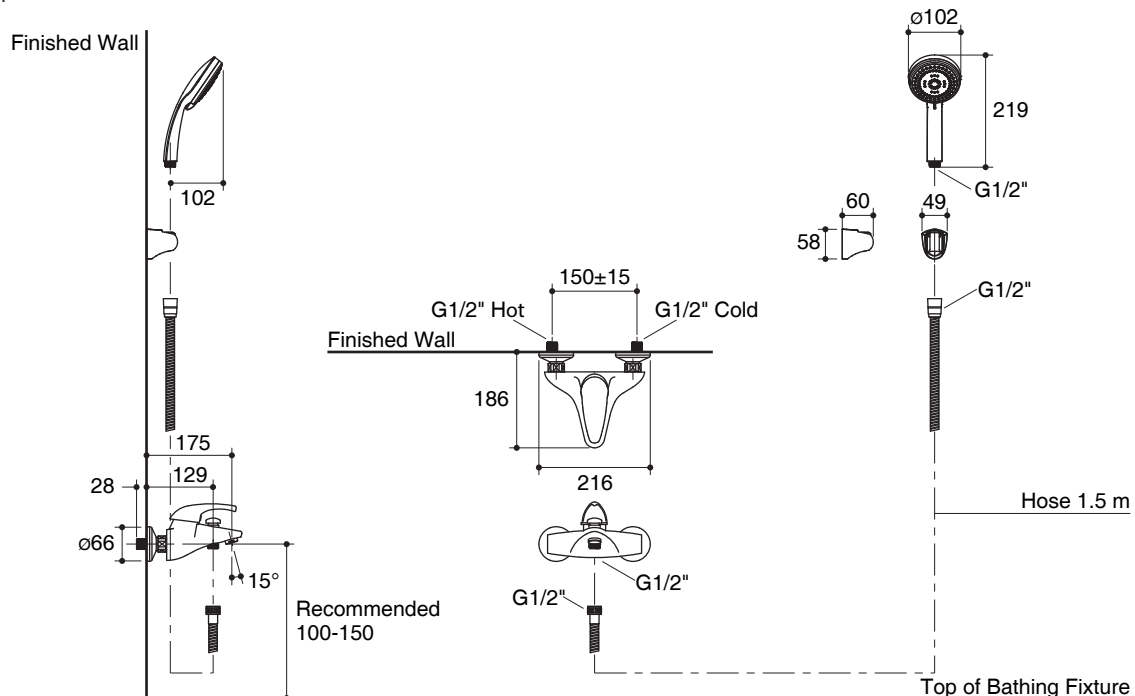

Features

- Brass construction
- Includes handshower with bracket
- G1/2" threaded connection
- 175 mm center of spout
- Handshower with 1.5 m hose
- Lever handle

EXPOSED WALL-MOUNT BATH SHOWER MIXER K-72673X

Codes/Standards Applicable

Specified model meets or exceeds the following:

- TIS 2066-2552

Installation Notes

Install this product according to the installation guide.

Specified Model

Model	Description	Color/Finished
K-72673X-4	Elosis exposed wall-mount bath shower mixer	CP: Polished Chrome

Flow Curve Bath Spout

Flow Curve Handshower

Note: Flow rates are approximate. (1 gallon = 3.785 liters, 1 bar = 14.5 psi)

Dimensions are approximate.

Unit: mm

Note: The recommended dimension for installation can be adjusted according to user preferences and layout.

Product Diagram