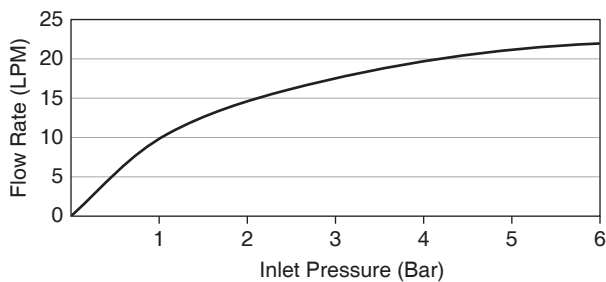

Features

- Brass construction
- Includes handshower with bracket
- G1/2" threaded connection
- 175 mm center of spout
- Handshower with 1.5 m hose
- Lever handle

EXPOSED WALL-MOUNT BATH SHOWER MIXER K-72673X

Flow Curve Bath Spout

Flow Curve Handshower

Note: Flow rates are approximate. (1 gallon = 3.785 liters, 1 bar = 14.5 psi)

Dimensions are approximate.

Unit: mm

Note: The recommended dimension for installation can be adjusted according to user preferences and layout.