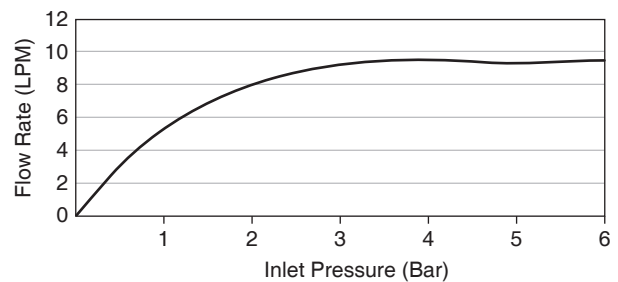

Features

- Brass construction
- Includes handshower with bracket
- G1/2" threaded connection
- 175 mm center of spout
- Handshower with 1.5 m hose
- Lever handle

EXPOSED WALL-MOUNT BATH SHOWER MIXER K-72673X

Codes/Standards Applicable

Specified model meets or exceeds the following:

- TIS 2066-2552

Installation Notes

Install this product according to the installation guide.

Specified Model

Model	Description	Color/Finished
K-72673X-4	Elosis exposed wall-mount bath shower mixer	CP: Polished Chrome

Flow Curve Bath Spout

Flow Curve Handshower

Note: Flow rates are approximate. (1 gallon = 3.785 liters, 1 bar = 14.5 psi)

Dimensions are approximate.

Unit: mm

Note: The recommended dimension for installation can be adjusted according to user preferences and layout.