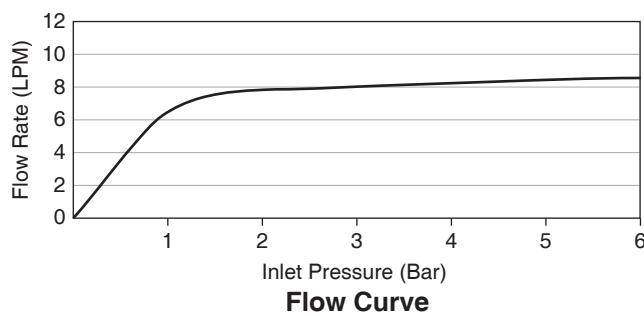

THERMOSTATIC WALL-MOUNT SHOWER MIXER K-9112X

Features

- Brass construction
- Includes handshower with bracket
- G1/2" thread connection
- Quickly get desire temperature and maintain at +/- 0.5 °C
- Handshower with 1.5 m hose

Codes/Standards Applicable

- Specified model meets or exceeds the following:
- TIS 2066-2552

Installation Notes

Install this product according to the installation guide.

Specified Model

Model	Description	Color/Finished
K-9112X	Aparu thermostatic wall-mount shower mixer	CP: Polished Chrome

Note: Flow rates are approximate. (1 gallon = 3.785 liters, 1 bar = 14.5 psi)

Dimensions are approximate.
Unit: mm

Note: The recommended dimension for installation can be adjusted according to user preferences and layout.