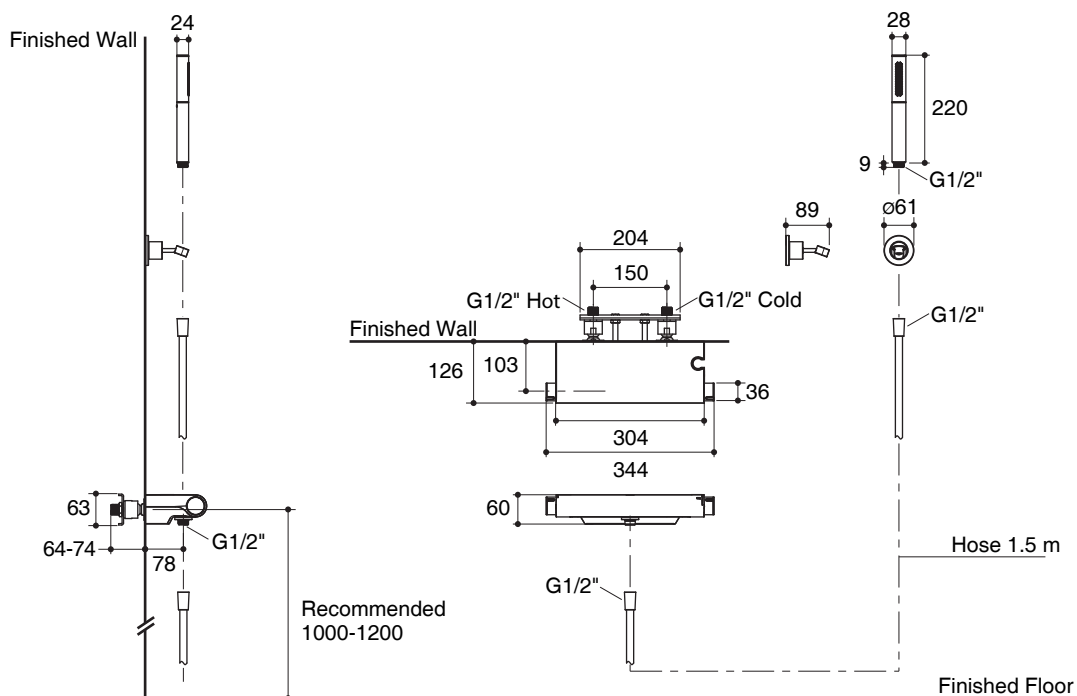

THERMOSTATIC WALL-MOUNT SHOWER MIXER K-9112X

Features

- Brass construction
- Includes handshower with bracket
- G1/2" thread connection
- Quickly get desire temperature and maintain at +/- 0.5 °C
- Handshower with 1.5 m hose

Codes/Standards Applicable

- Specified model meets or exceeds the following:
- TIS 2066-2552

Installation Notes

Install this product according to the installation guide.

Specified Model

Model	Description	Color/Finished
K-9112X	Aparu thermostatic wall-mount shower mixer	CP: Polished Chrome

Note: Flow rates are approximate. (1 gallon = 3.785 liters, 1 bar = 14.5 psi)

Dimensions are approximate.
Unit: mm

Note: The recommended dimension for installation can be adjusted according to user preferences and layout.