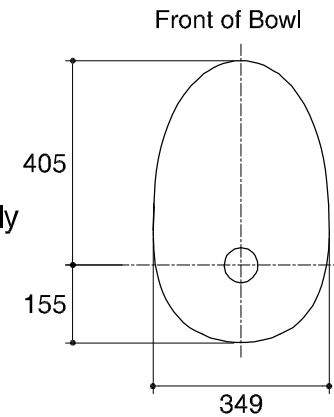

Dimensions are approximate.
Unit: mm

SKU	K-4026X
Name	KARING INTEGRATED
Description	1PC TOILET

KOHLER

* The recommended dimension for installation can be adjusted according to user preferences and layout.