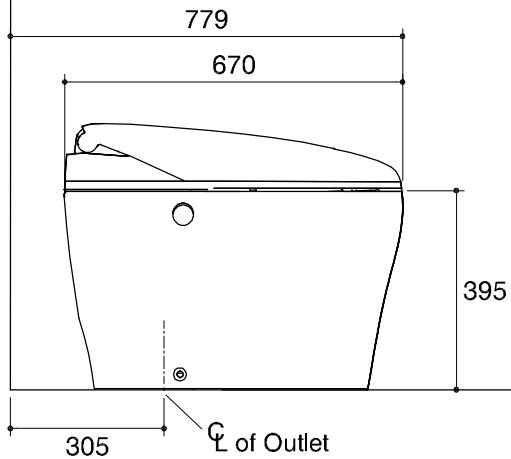

Dimensions are approximate.
Unit: mm

SKU	K-4026X
Name	KARING INTEGRATED
Description	1PC TOILET

KOHLER

* The recommended dimension for installation can be adjusted according to user preferences and layout.