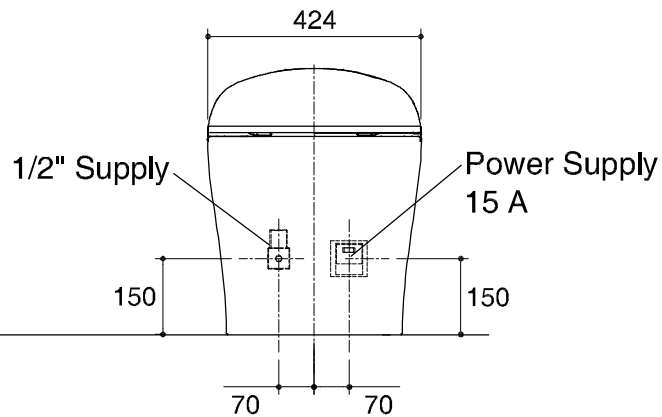

Dimensions are approximate.
Unit: mm

SKU	K-4026X
Name	KARING INTEGRATED
Description	1PC TOILET

KOHLER

* The recommended dimension for installation can be adjusted according to user preferences and layout.