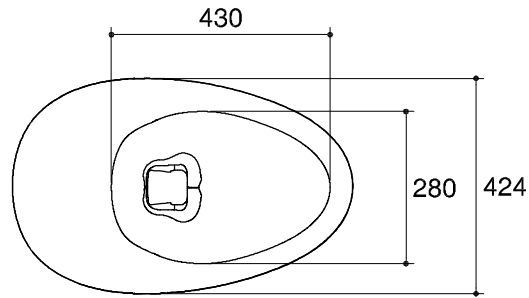

Dimensions are approximate.
Unit: mm

SKU	K-4026X
Name	KARING INTEGRATED
Description	1PC TOILET

KOHLER

* The recommended dimension for installation can be adjusted according to user preferences and layout.