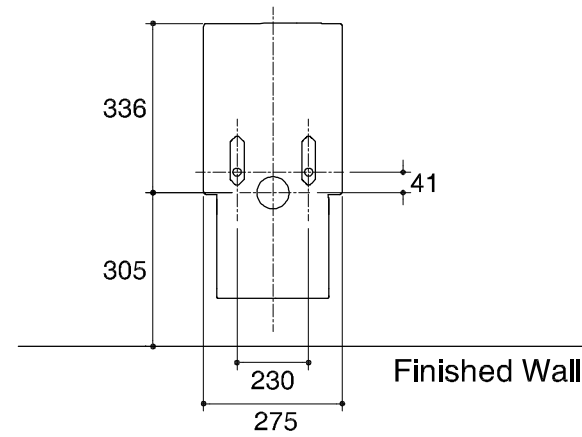

Dimensions are approximate.

Unit: mm.

Front of Bowl

SKU	K-3900X-0
Name	NUMI
Description	1PC TOILET

* The recommended dimension for installation can be adjusted according to user preferences and layout.

KOHLER