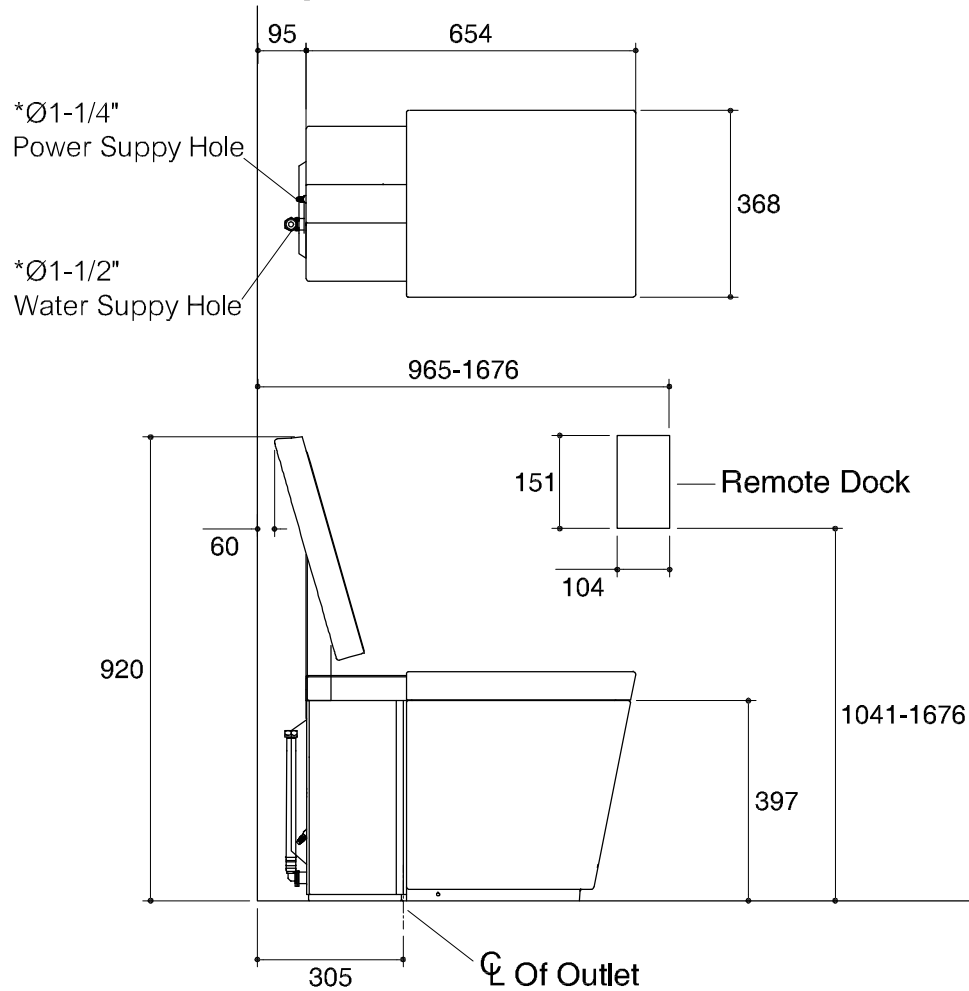

Dimensions are approximate.

Unit: mm.

Front of Bowl

SKU	K-3900X-0
Name	NUMI
Description	1PC TOILET

* The recommended dimension for installation can be adjusted according to user preferences and layout.

KOHLER