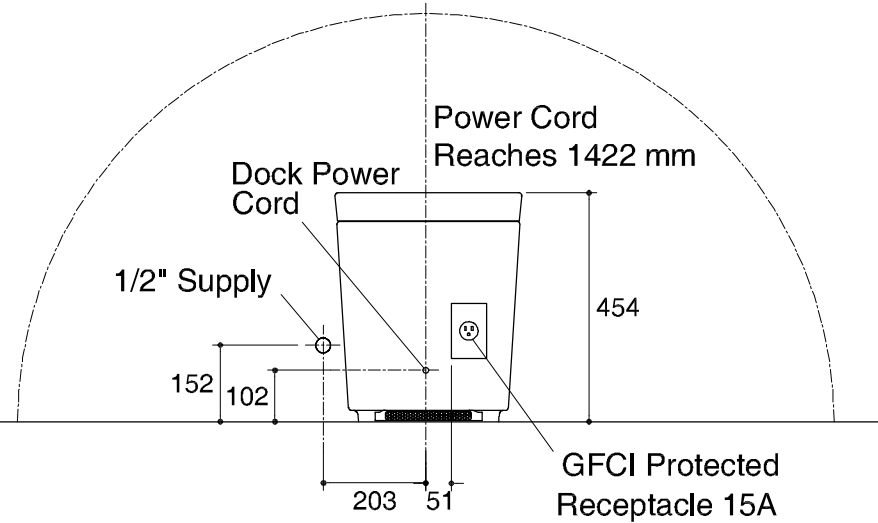

Dimensions are approximate.

Unit: mm.

Front of Bowl

SKU	K-3900X-0
Name	NUMI
Description	1PC TOILET

* The recommended dimension for installation can be adjusted according to user preferences and layout.

KOHLER