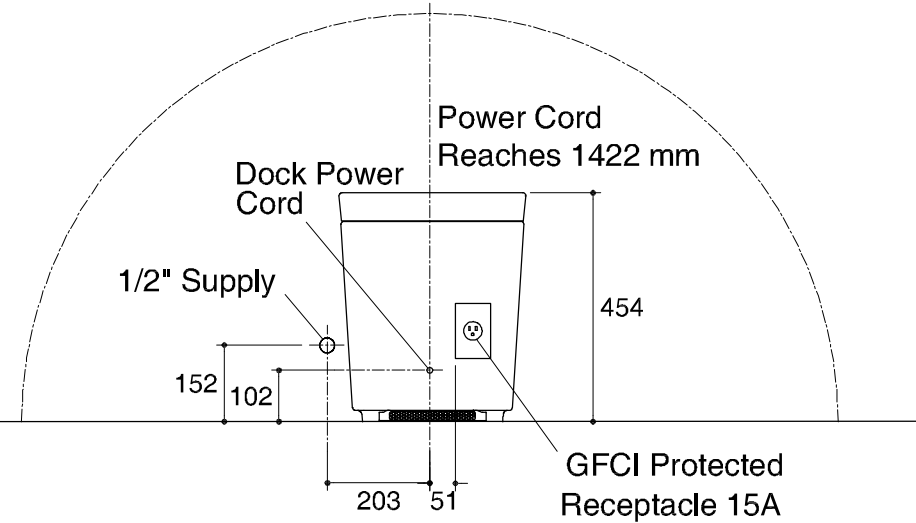

Dimensions are approximate.

Unit: mm.

Front of Bowl

SKU	K-3900X-2
Name	NUMI PLUS
Description	1PC TOILET

**KOHLER**

\* The recommended dimension for installation can be adjusted according to user preferences and layout.