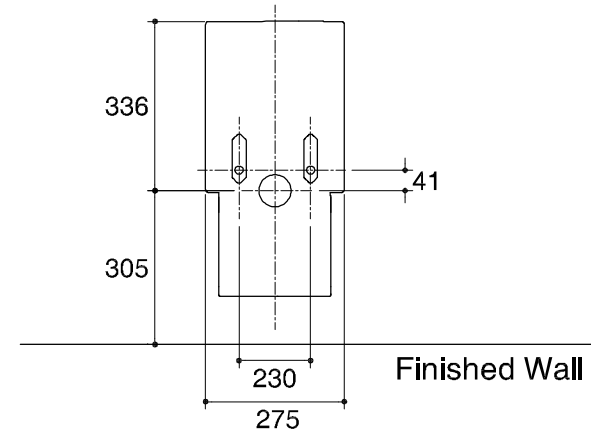

Dimensions are approximate.

Unit: mm.

Front of Bowl

SKU	K-3900X-2
Name	NUMI PLUS
Description	1PC TOILET

**KOHLER**

\* The recommended dimension for installation can be adjusted according to user preferences and layout.