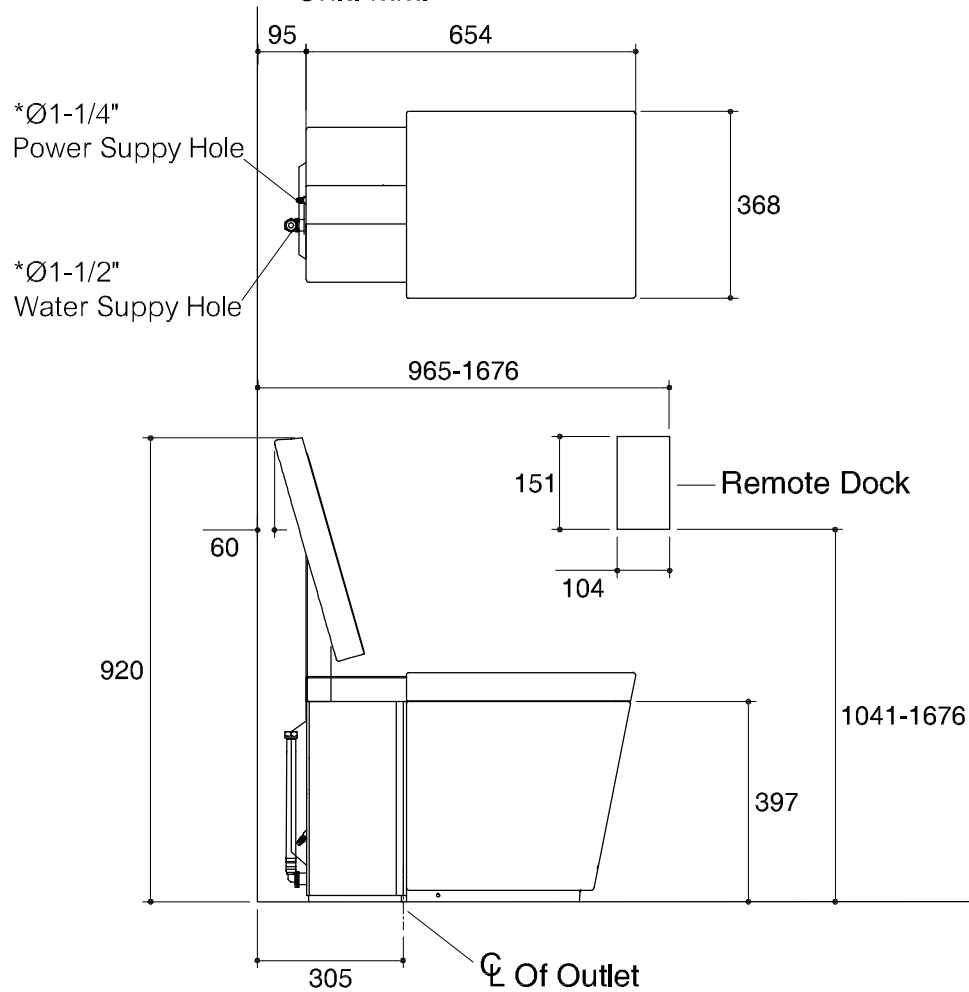

Dimensions are approximate.

Unit: mm.

Front of Bowl

SKU	K-3900X-2
Name	NUMI PLUS
Description	1PC TOILET

**KOHLER**

\* The recommended dimension for installation can be adjusted according to user preferences and layout.