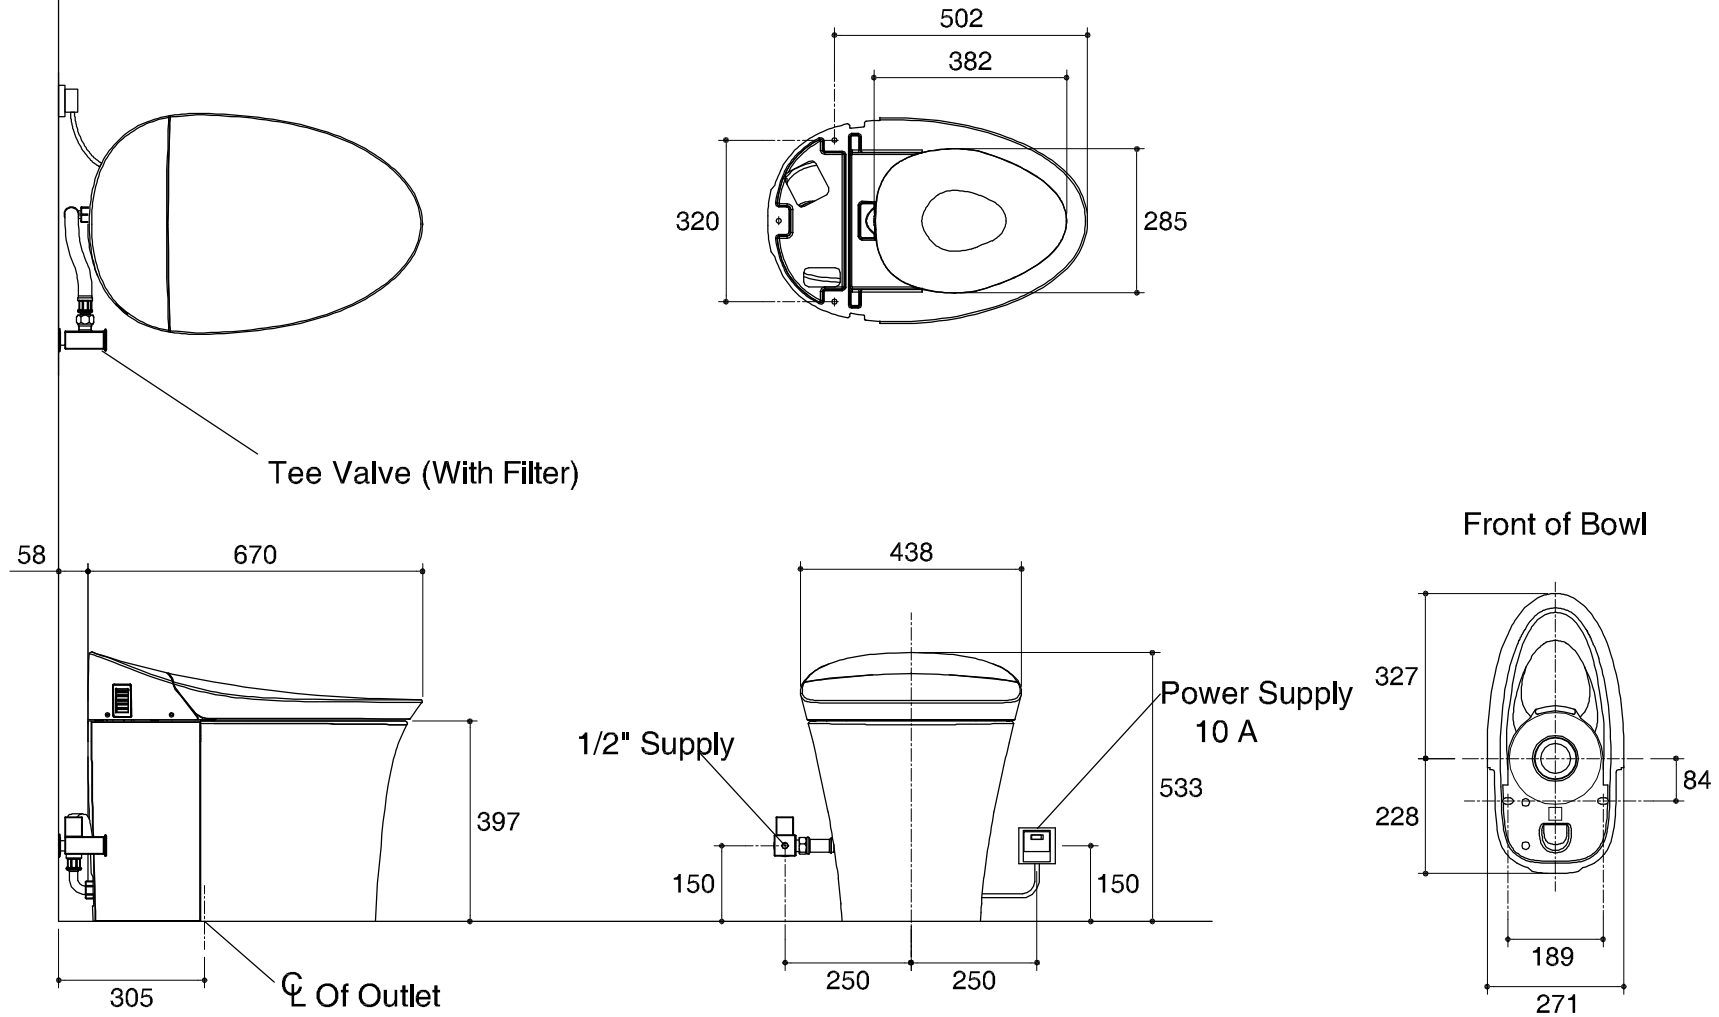

Dimensions are approximate.

Unit: mm.

| | |
|--------------------|------------------------|
| SKU | K-5401X-S-0 |
| Name | VEIL INTEGRATED |
| Description | 1PC TOILET |

* The recommended dimension for installation can be adjusted according to user preferences and layout.