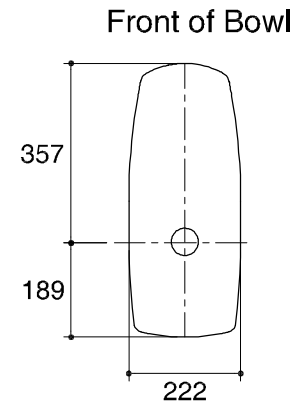

Dimensions are approximate.
Unit: mm

SKU	K-3323X-S-0
Name	SANTA ROSA
Description	1PC TOILET

* The recommended dimension for installation can be adjusted according to user preferences and layout.