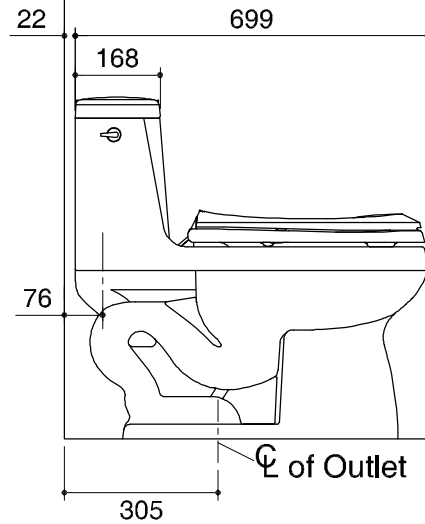

Dimensions are approximate.
Unit: mm

SKU	K-3323X-S-0
Name	SANTA ROSA
Description	1PC TOILET

* The recommended dimension for installation can be adjusted according to user preferences and layout.