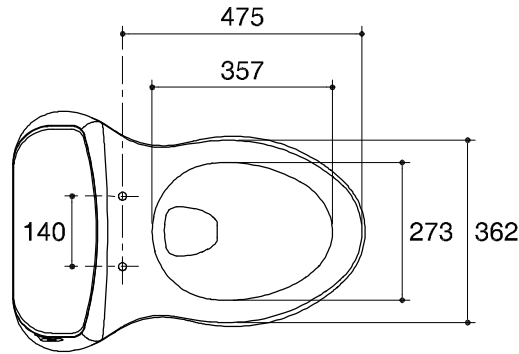

Dimensions are approximate.
Unit: mm

SKU	K-3323X-S-0
Name	SANTA ROSA
Description	1PC TOILET

* The recommended dimension for installation can be adjusted according to user preferences and layout.