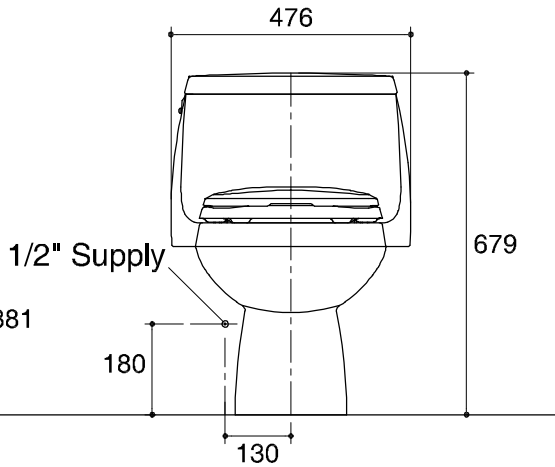

Dimensions are approximate.
Unit: mm

SKU	K-3323X-S-0
Name	SANTA ROSA
Description	1PC TOILET

* The recommended dimension for installation can be adjusted according to user preferences and layout.