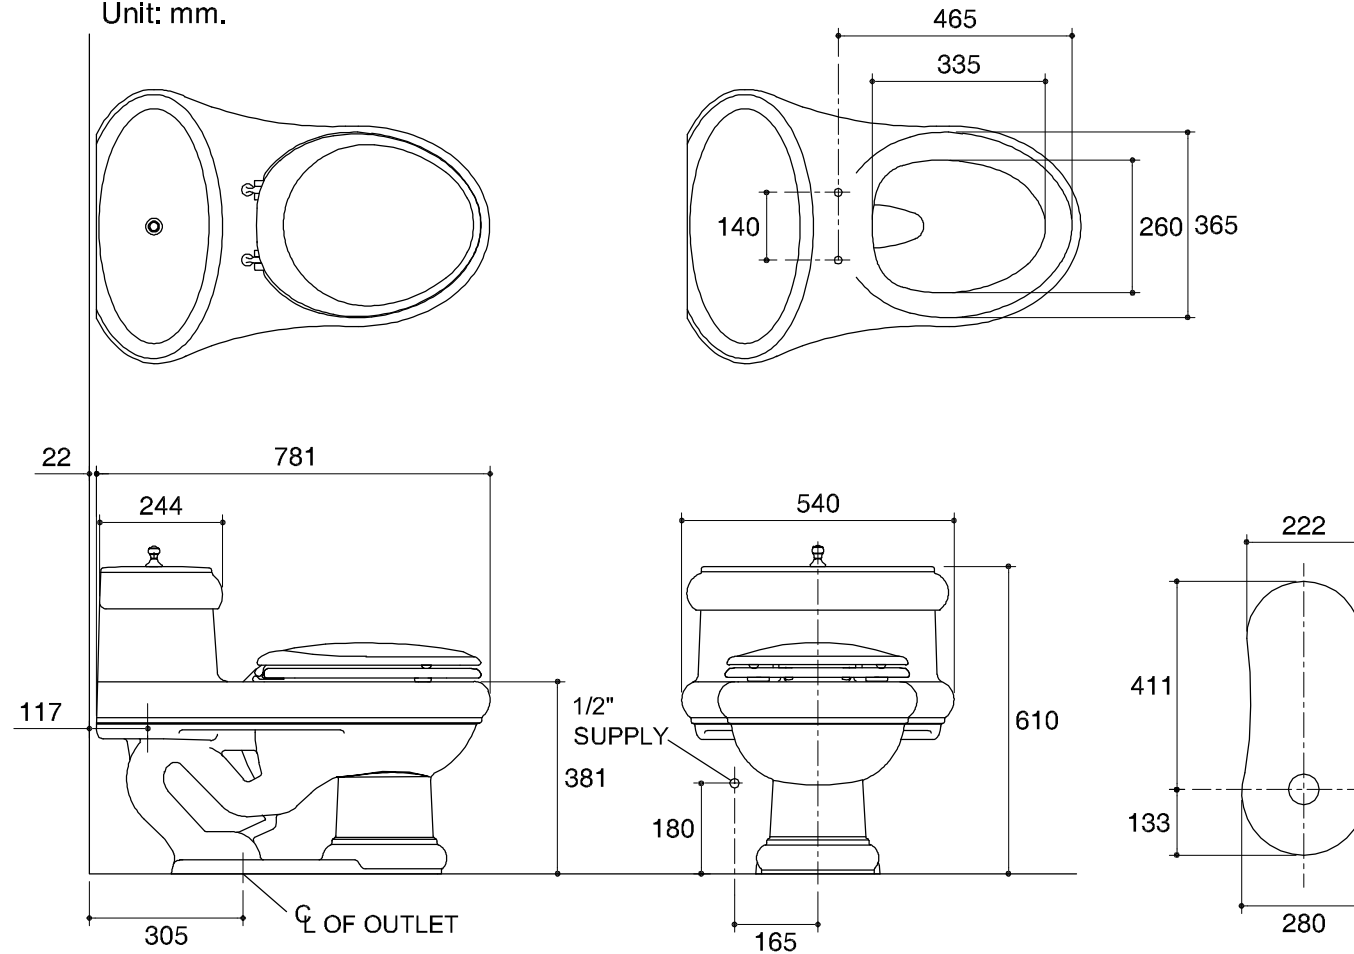

Dimensions are approximate.

Unit: mm.

SKU	K-3360X-0
Name	REVIVAL
Description	1PC TOILET

* The recommended dimension for installation can be adjusted according to user preferences and layout.

KOHLER