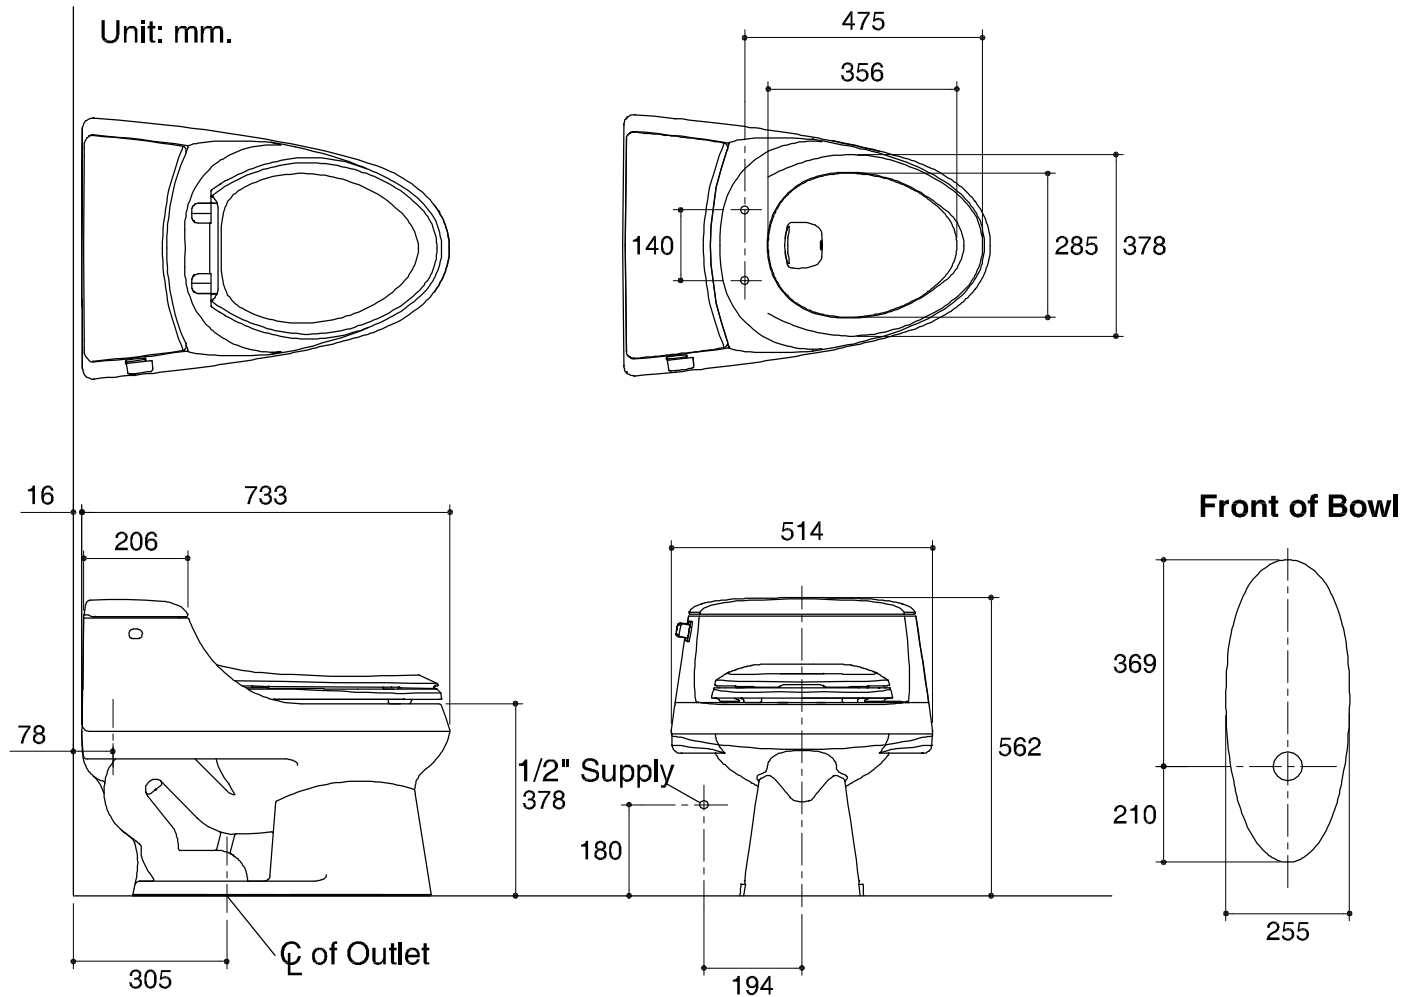

Dimensions are approximate.

Unit: mm.

SKU	K-3384X-A-0
Name	SAN RAPHAEL
Description	1PC TOILET

\* The recommended dimension for installation can be adjusted according to user preferences and layout.

**KOHLER**