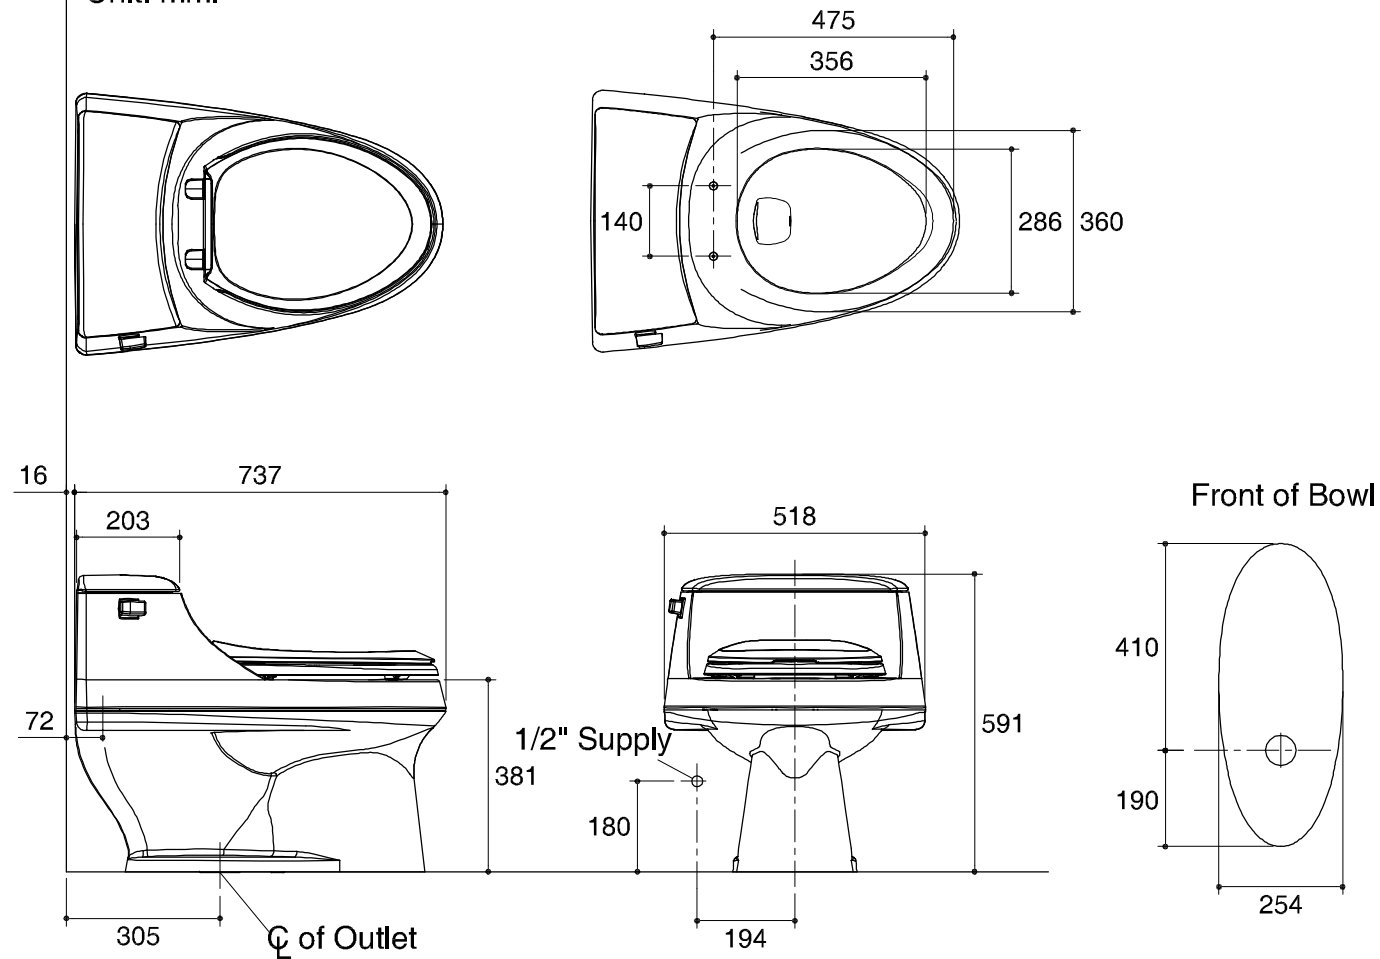

Dimensions are approximate.

Unit: mm.

\* The recommended dimension for installation can be adjusted according to user preferences and layout.

SKU	K-3466X-0
Name	SAN RAPHAEL
Description	1PC TOILET

**KOHLER**