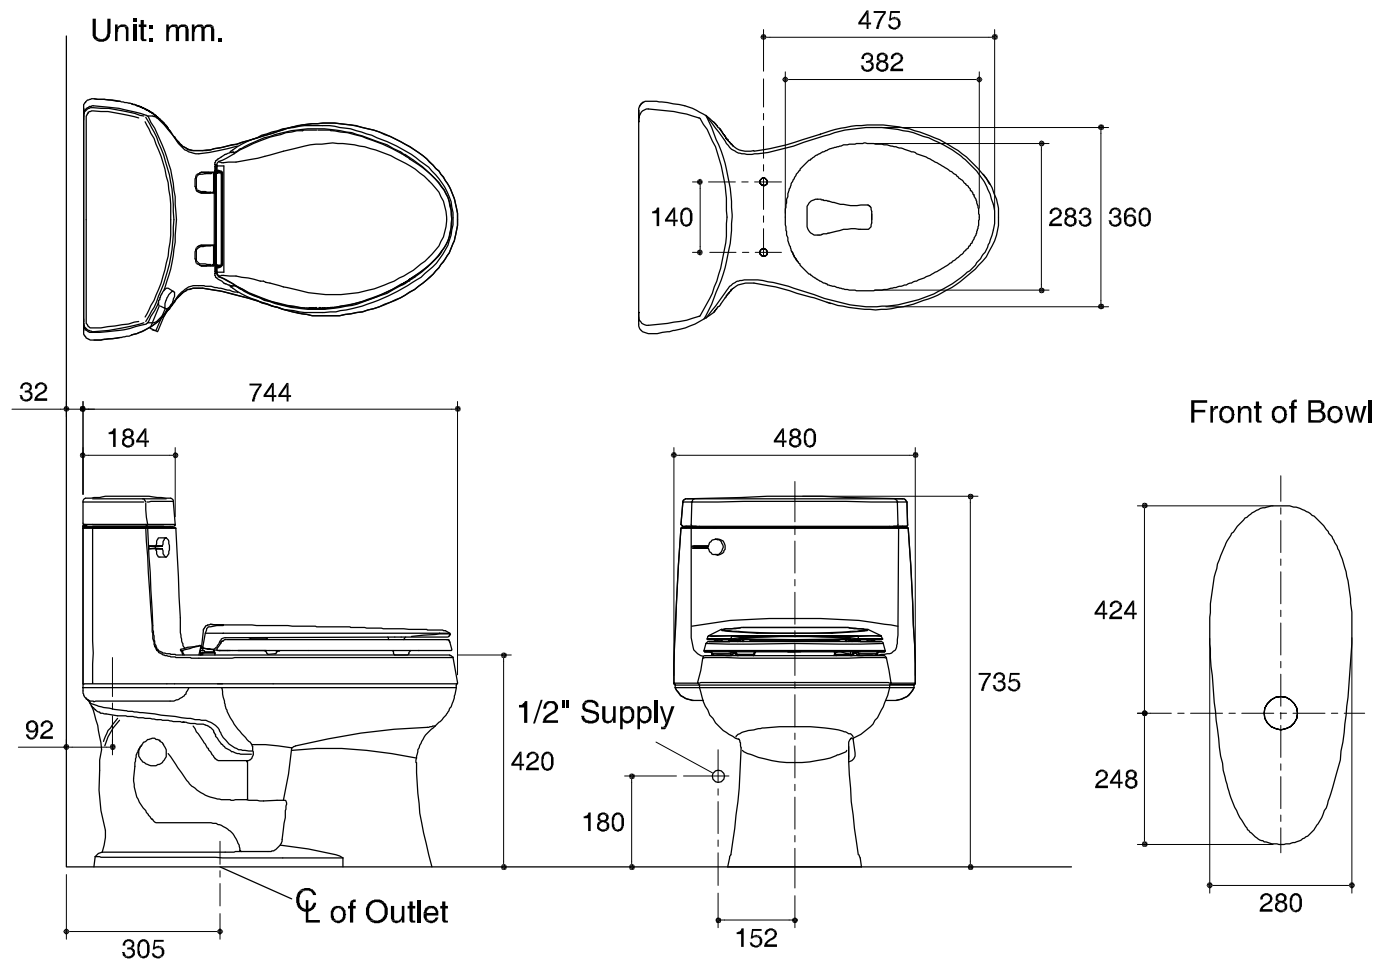

Dimensions are approximate.

Unit: mm.

SKU	K-3489X-C
Name	CIMARRON 6L
Description	1PC TOILET

KOHLER

* The recommended dimension for installation can be adjusted according to user preferences and layout.