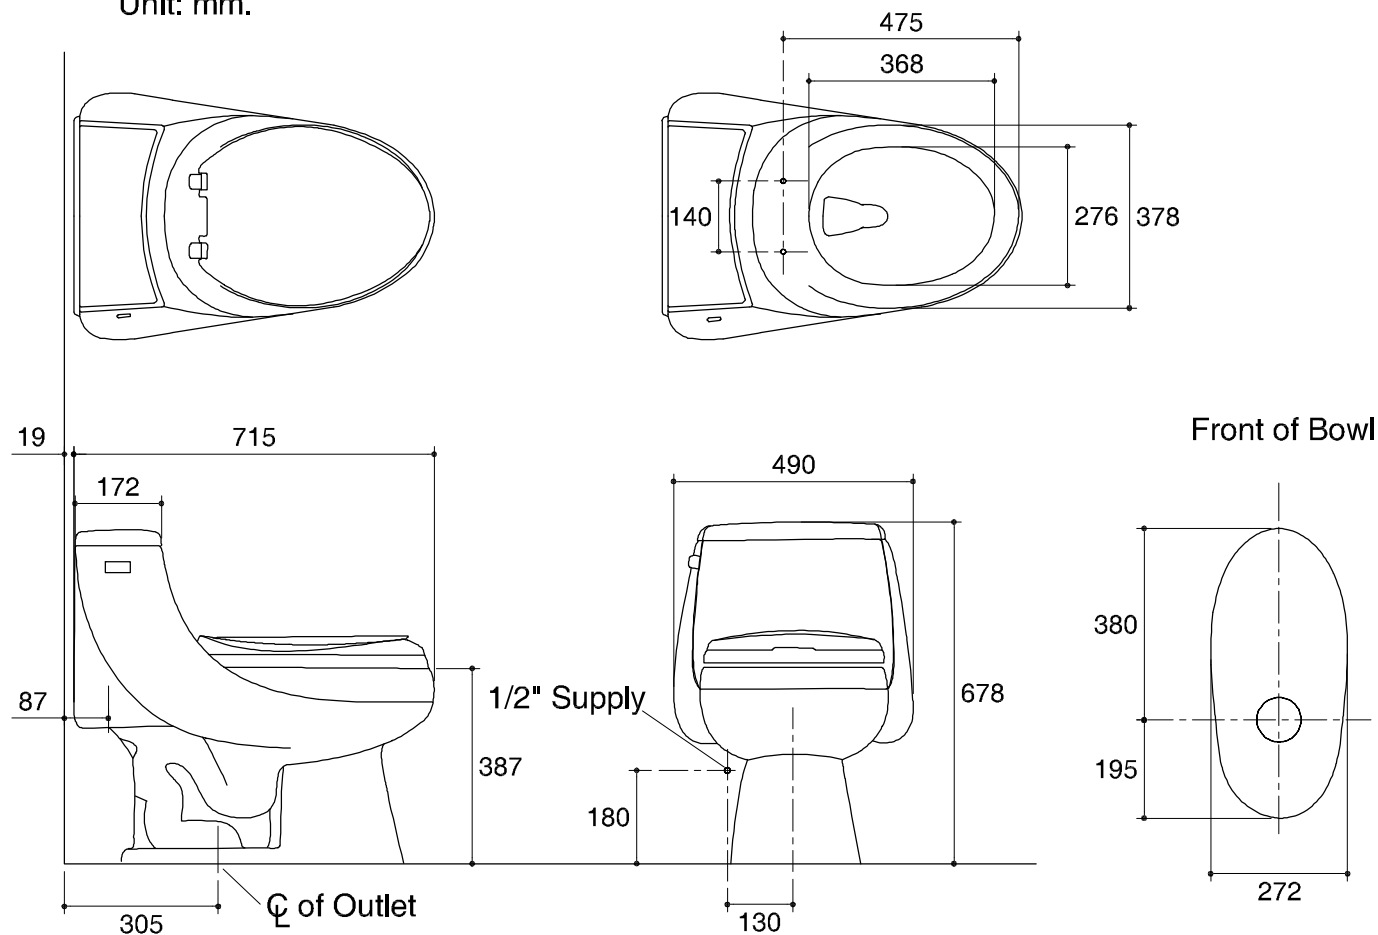

Dimensions are approximate.

Unit: mm.

SKU	K-3494X-S
Name	SAN MARTINE
Description	1PC TOILET

\* The recommended dimension for installation can be adjusted according to user preferences and layout.

**KOHLER**