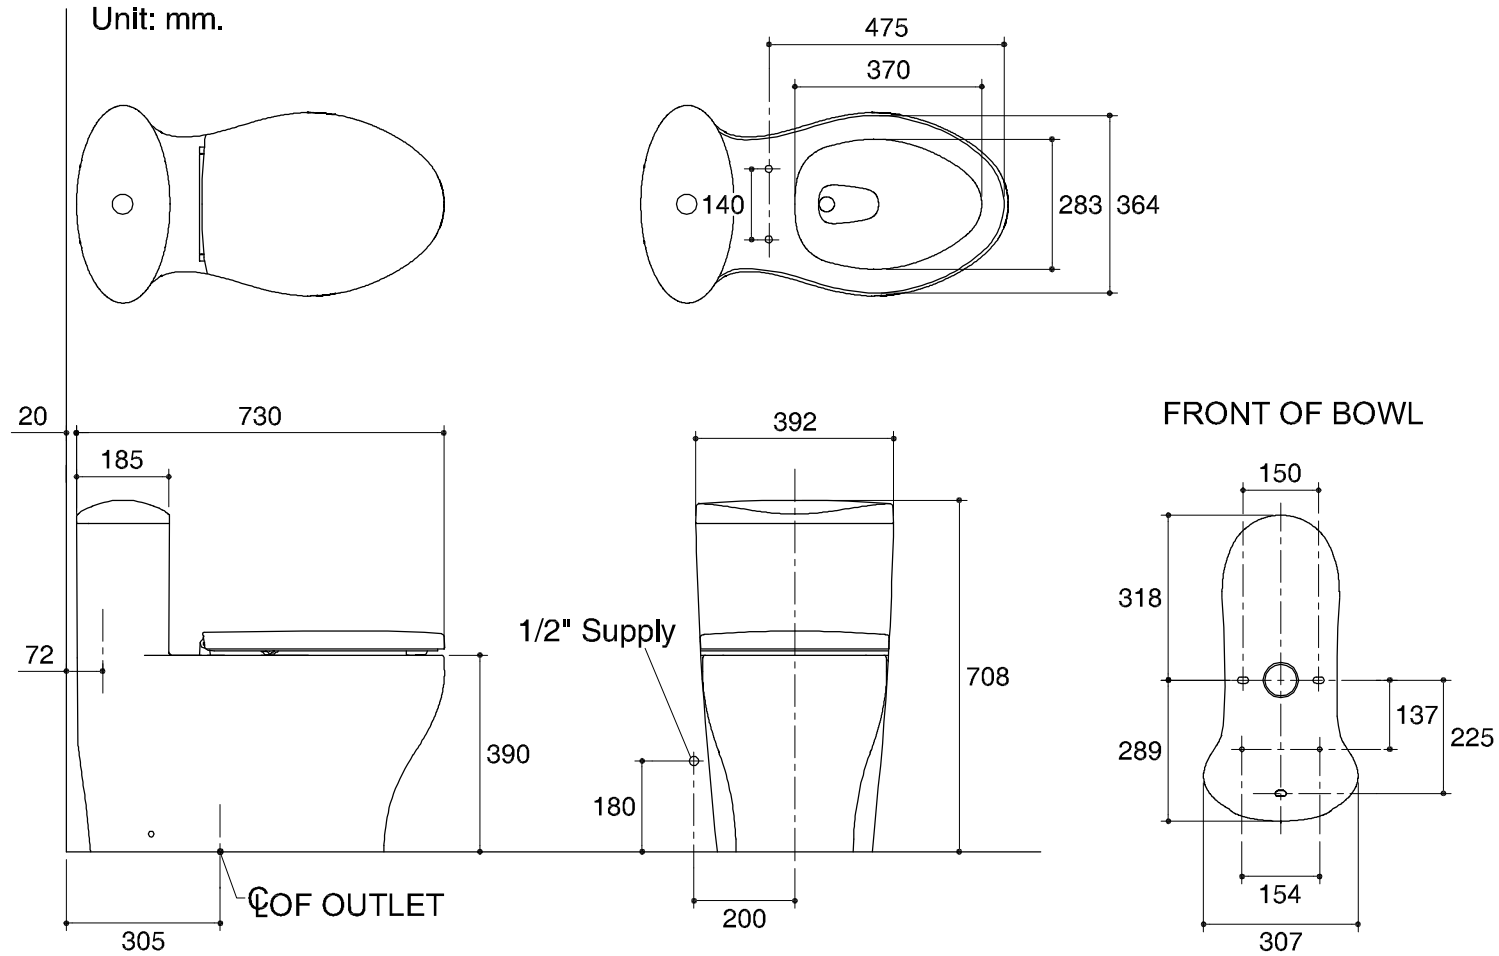

Dimensions are approximate.
Unit: mm.

SKU	K-3869X-S-0
Name	AERODYNE 3/4.8L
Description	1PC TOILET

* The recommended dimension for installation can be adjusted according to user preferences and layout.

KOHLER