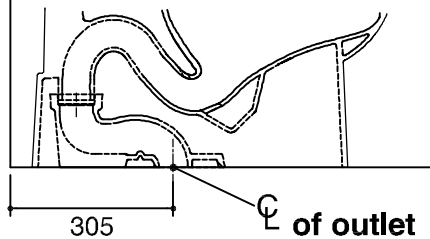

Dimensions are approximate.

Unit: mm.

FRONT OF BOWL

**For Ceramic connector installation**

|             |              |
|-------------|--------------|
| SKU         | K-76815X-S-0 |
| Name        | REACH        |
| Description | 1PC TOILET   |

**KOHLER**

\* The recommended dimension for installation can be adjusted according to user preferences and layout.