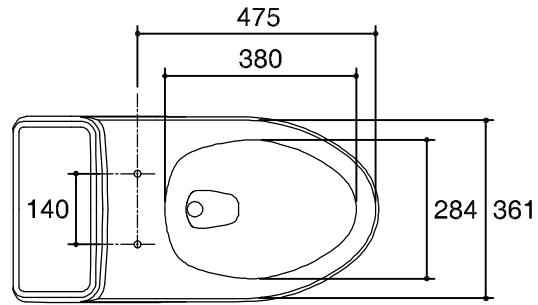

Dimensions are approximate.

Unit: mm.

FRONT OF BOWL

**For Ceramic connector installation**

|             |              |
|-------------|--------------|
| SKU         | K-76815X-S-0 |
| Name        | REACH        |
| Description | 1PC TOILET   |

**KOHLER**

\* The recommended dimension for installation can be adjusted according to user preferences and layout.