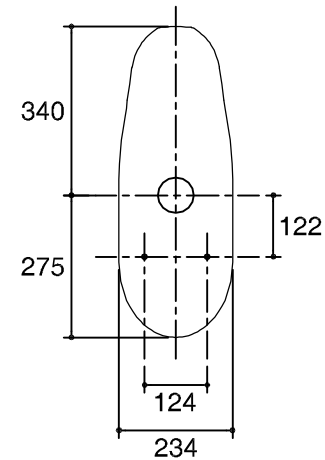

Dimensions are approximate.

Unit: mm.

FRONT OF BOWL

**For Ceramic connector installation**

|             |              |
|-------------|--------------|
| SKU         | K-76815X-S-0 |
| Name        | REACH        |
| Description | 1PC TOILET   |

**KOHLER**

\* The recommended dimension for installation can be adjusted according to user preferences and layout.