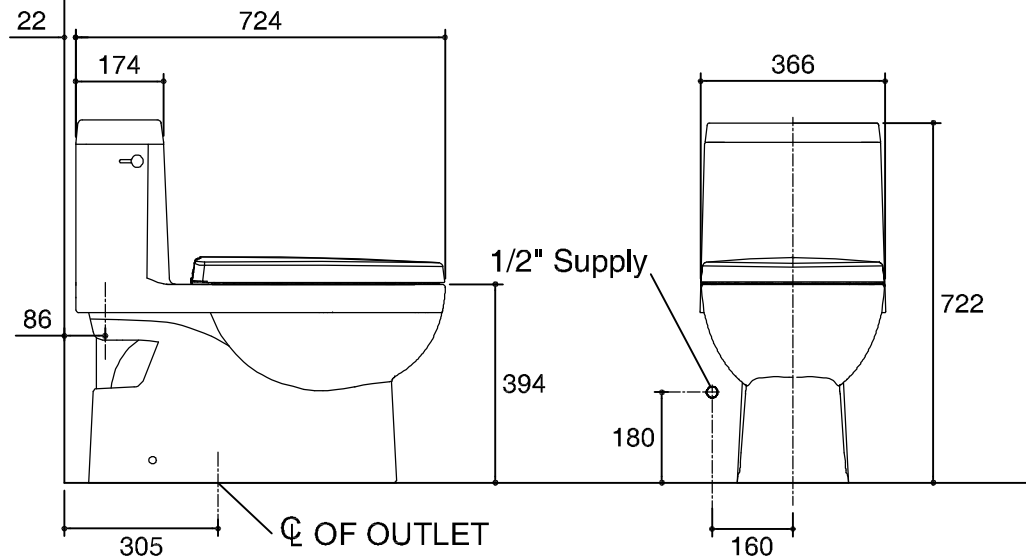

Dimensions are approximate.

Unit: mm.

FRONT OF BOWL

**For Ceramic connector installation**

|             |              |
|-------------|--------------|
| SKU         | K-76815X-S-0 |
| Name        | REACH        |
| Description | 1PC TOILET   |

**KOHLER**

\* The recommended dimension for installation can be adjusted according to user preferences and layout.