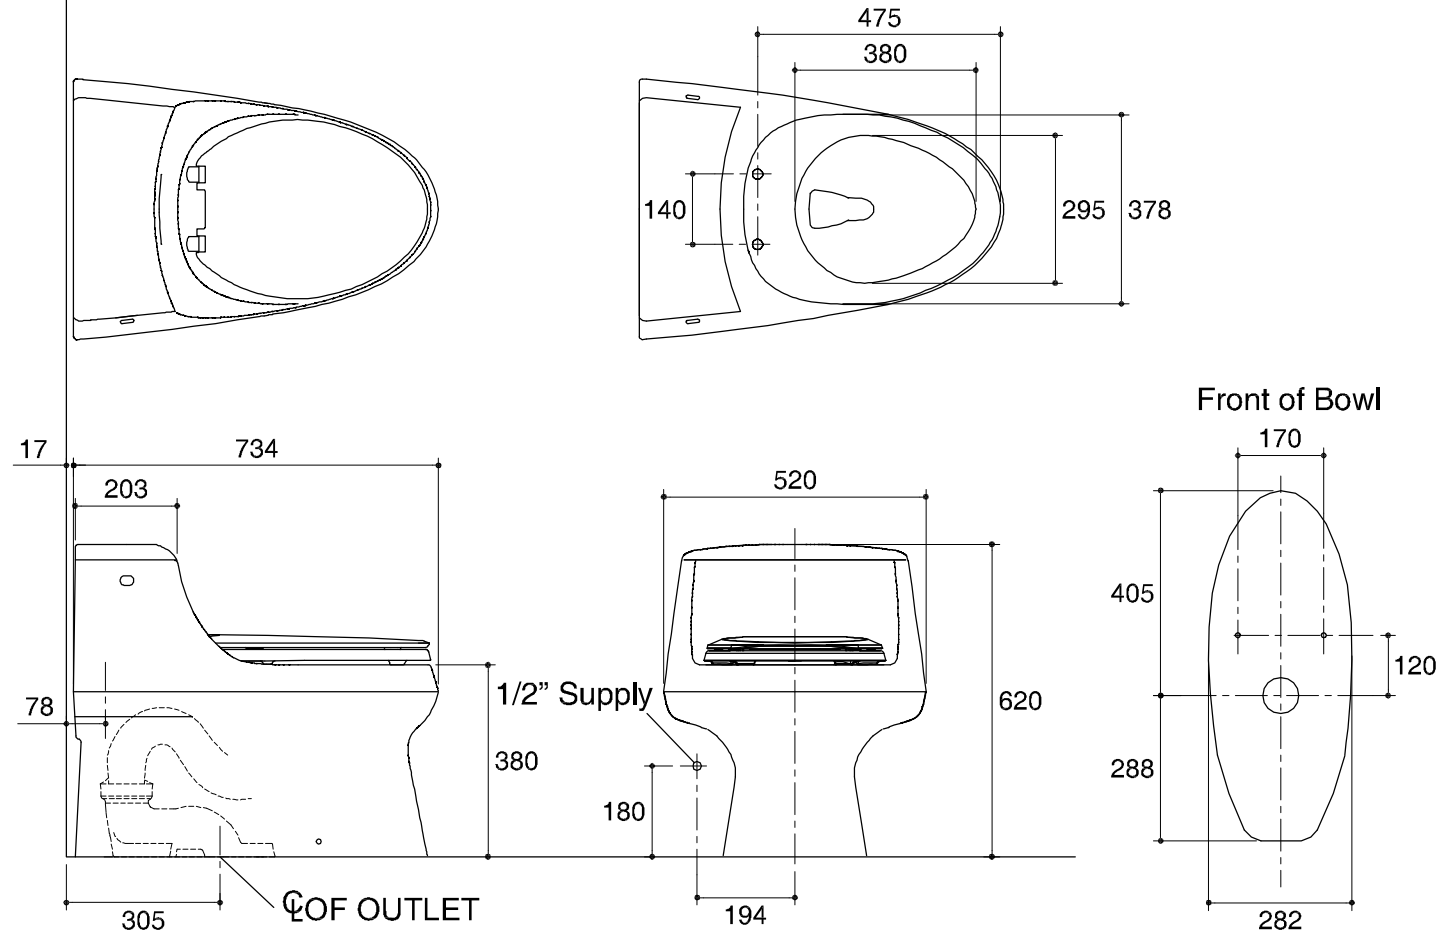

Dimensions are approximate.
Unit: mm.

SKU	K-75920X-0
Name	SAN RAPHAEL CLASS 5
Description	1PC TOILET

KOHLER

* The recommended dimension for installation can be adjusted according to user preferences and layout.