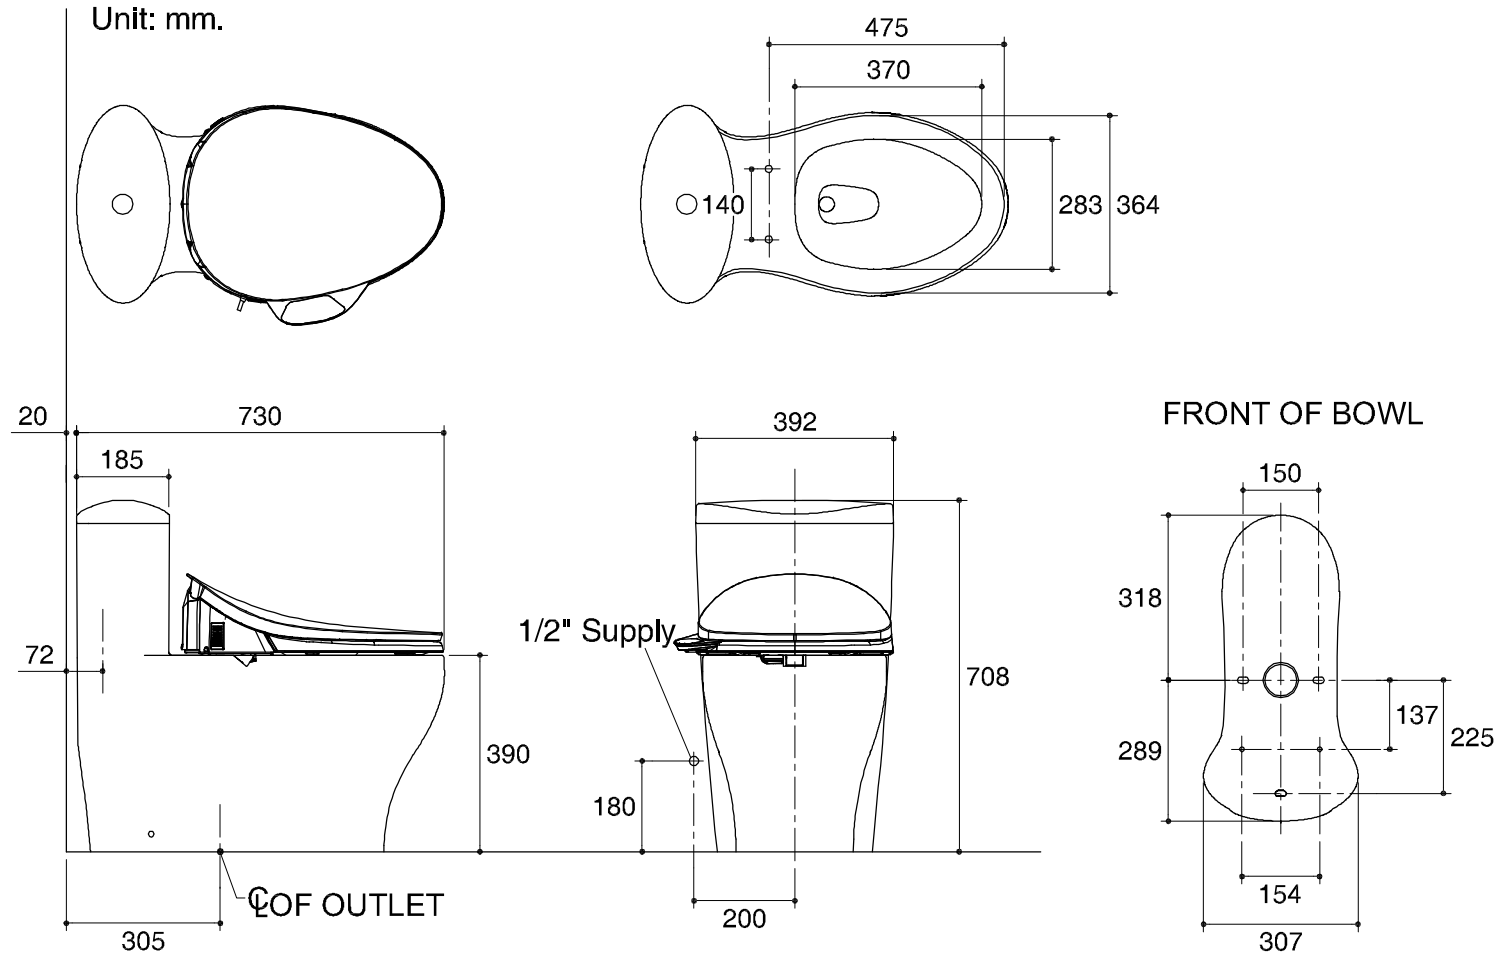

Dimensions are approximate.  
Unit: mm.

<b>SKU</b>	<b>K-23869X-0</b>
<b>Name</b>	<b>AERODYNE 1-PC W/ C3-130</b>
<b>Description</b>	<b>1PC TOILET</b>

**KOHLER**

\* The recommended dimension for installation can be adjusted according to user preferences and layout.