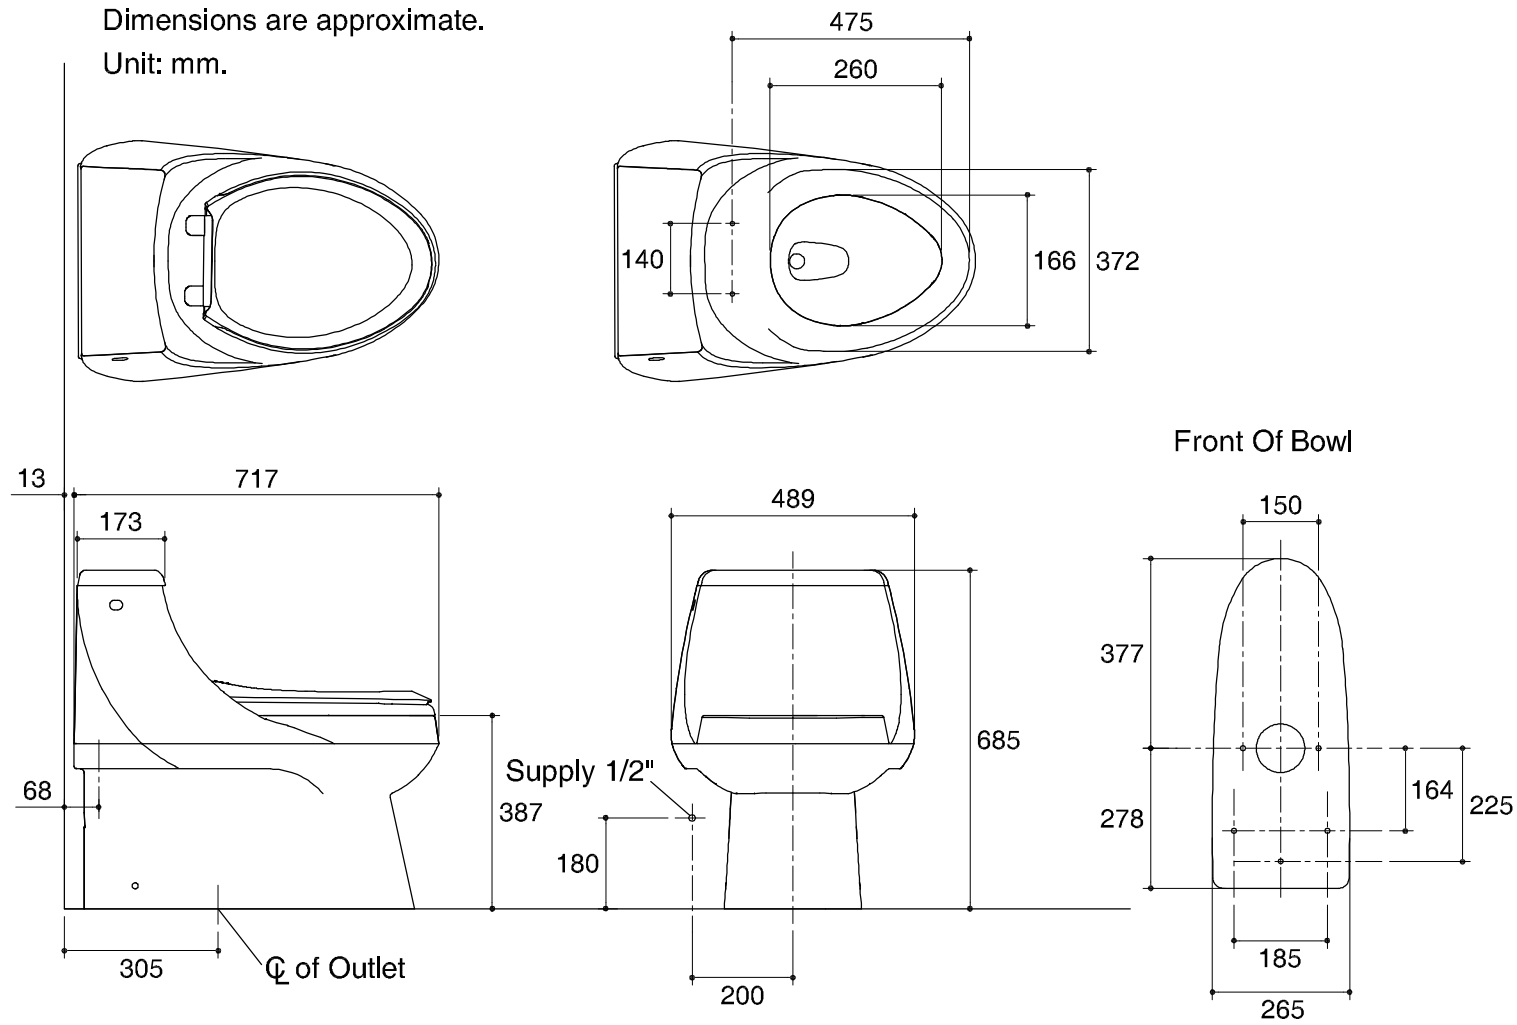

Dimensions are approximate.
Unit: mm.

SKU	K-5503X-C-0
Name	SAN MARTINE SKIRT 4.8L
Description	1PC TOILET

* The recommended dimension for installation can be adjusted according to user preferences and layout.