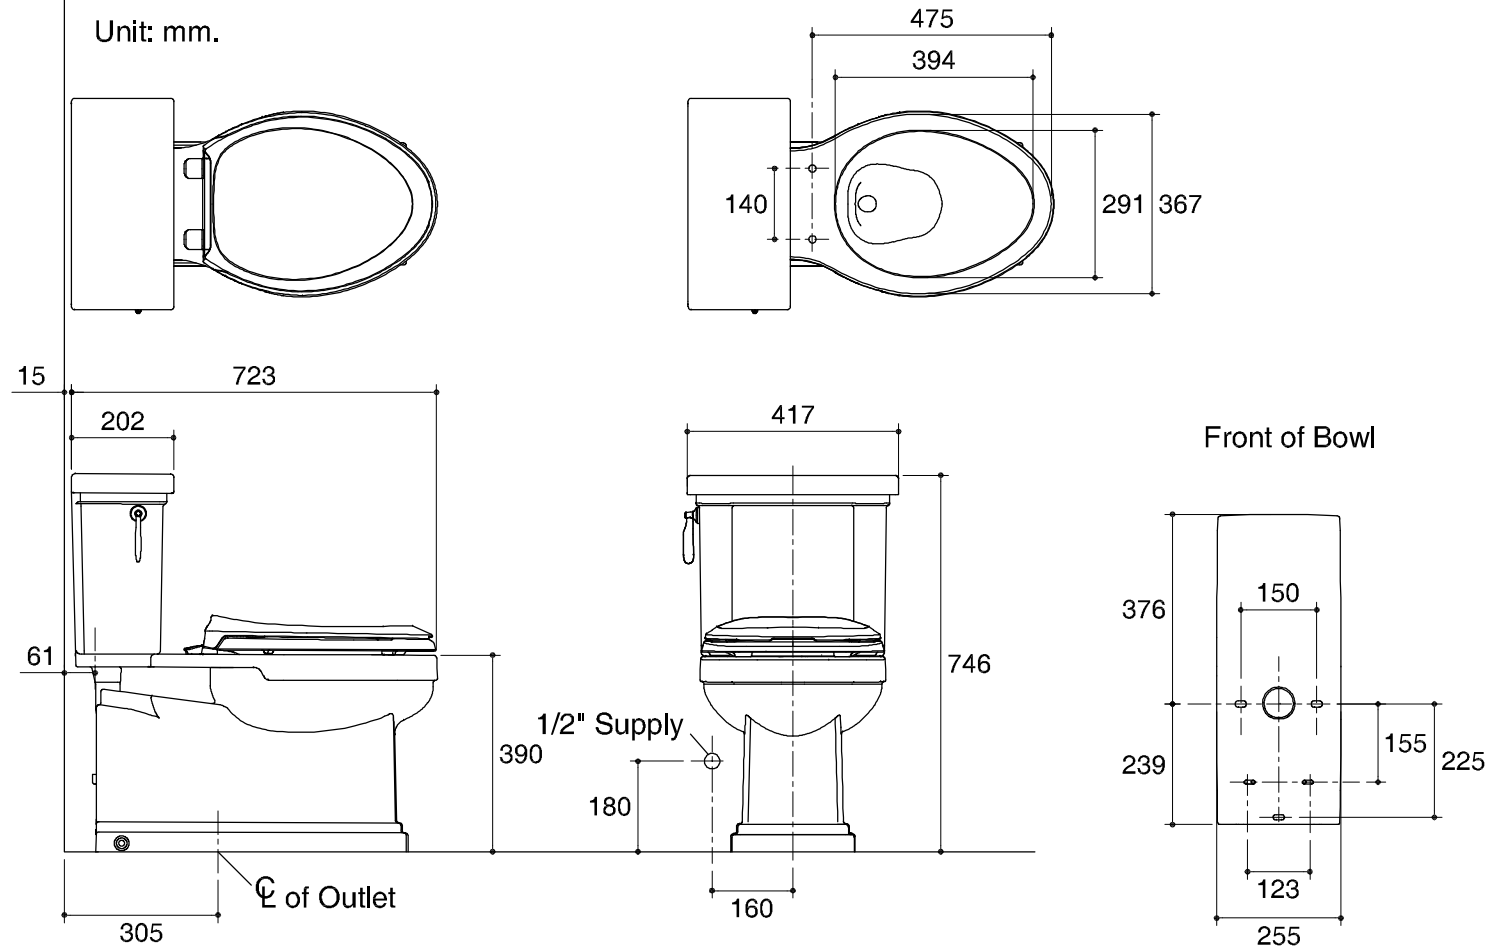

Dimensions are approximate.

Unit: mm.

\* The recommended dimension for installation can be adjusted according to user preferences and layout.

SKU	K-3854X-C-0
Name	TRESHAM 3/4.8L
Description	1PC TOILET

**KOHLER**