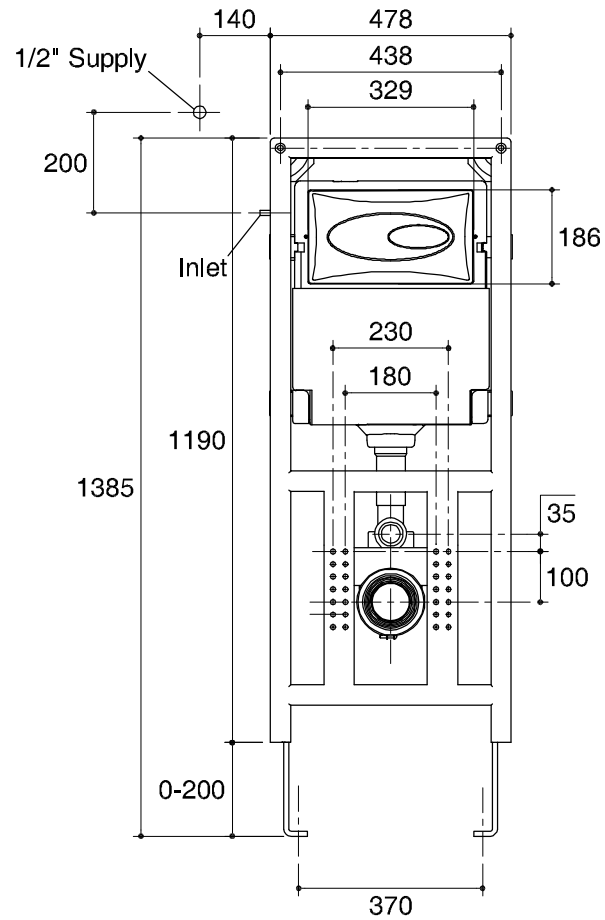

Dimensions are approximate.

Unit: mm.

SKU	K-9310X-CP
Name	IN-WALL TANK COVER PLATE
Description	IN-WALL TANK

* The recommended dimension for installation can be adjusted according to user preferences and layout.