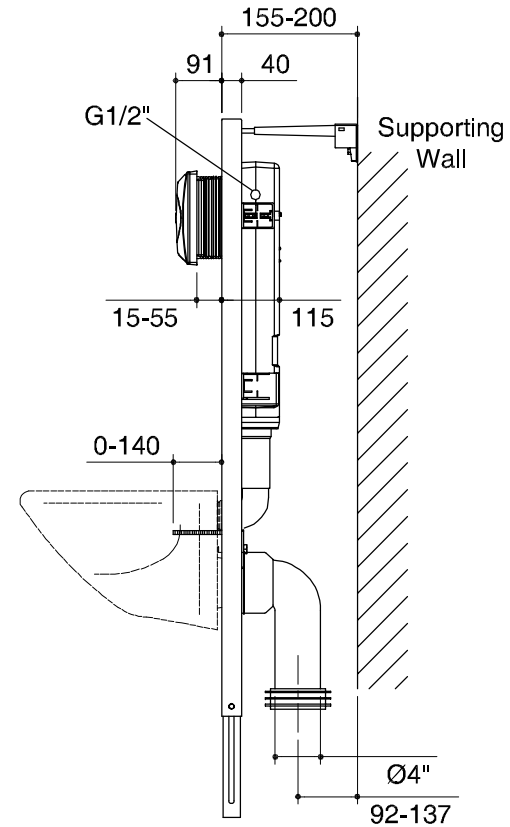

Dimensions are approximate.

Unit: mm.

SKU	K-9310X-CP
Name	IN-WALL TANK COVER PLATE
Description	IN-WALL TANK

* The recommended dimension for installation can be adjusted according to user preferences and layout.