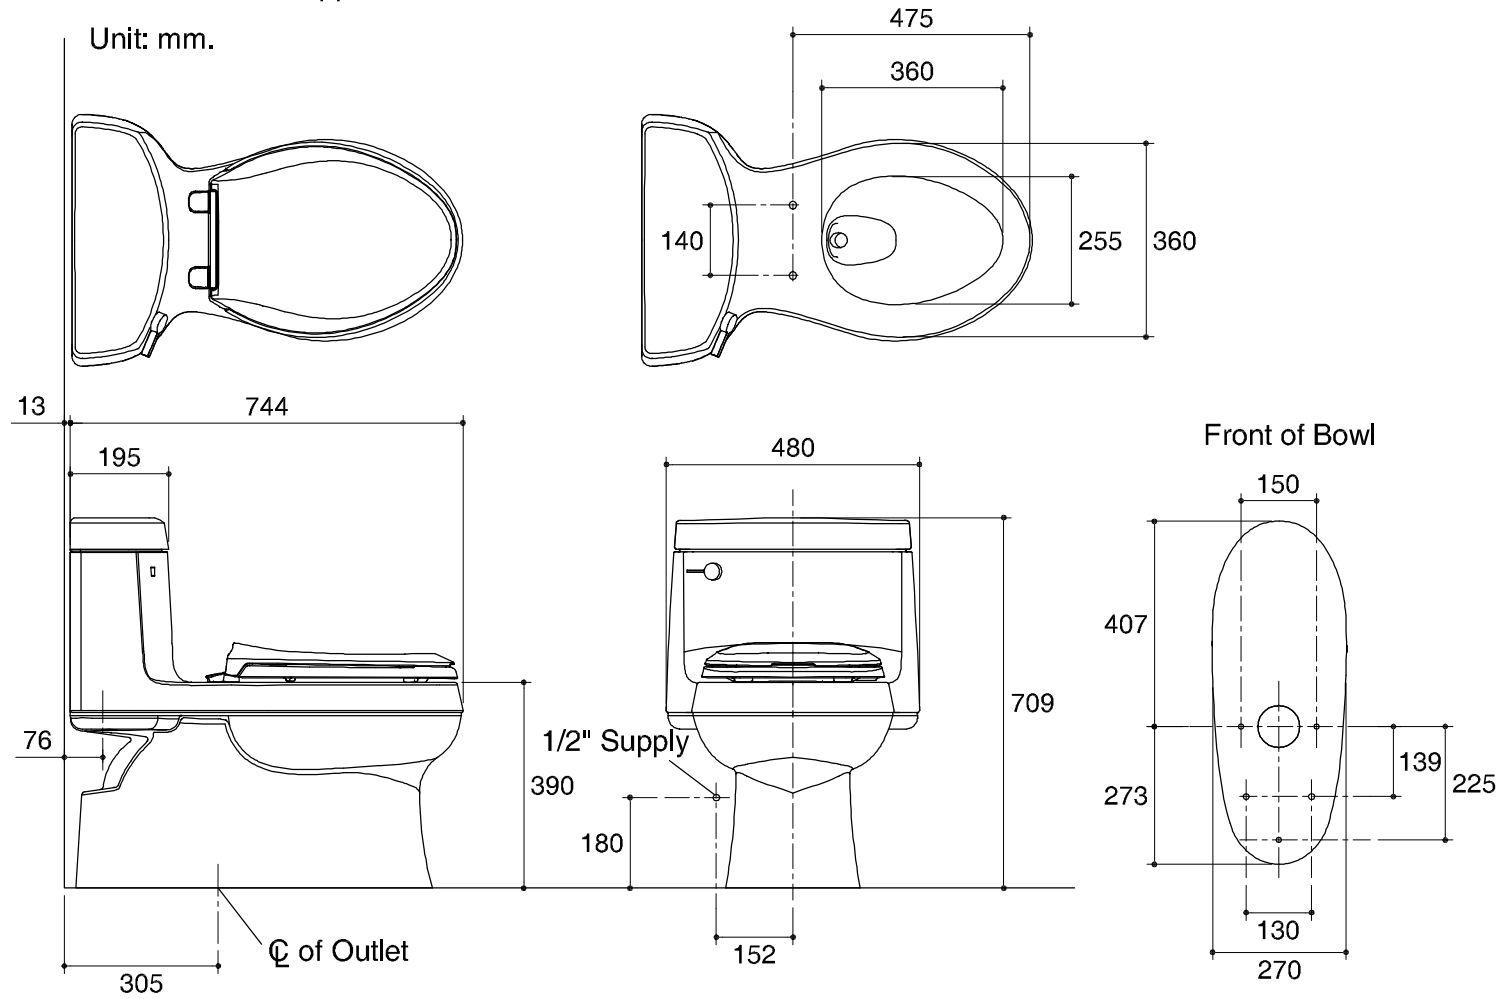

Dimensions are approximate.

Unit: mm.

SKU	K-5697X-C-0
Name	CIMARRON SKIRT 1-PC 4.8L
Description	1PC TOILET

* The recommended dimension for installation can be adjusted according to user preferences and layout.