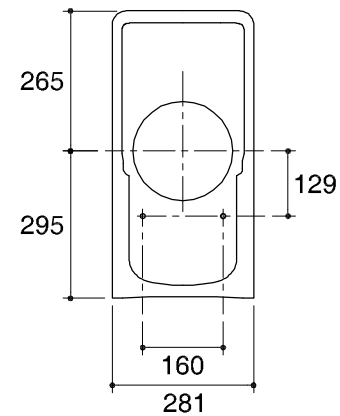

Dimensions are approximate.  
Unit: mm.

Front of Bowl

For outlet S-trap

For outlet P-trap

SKU	K-72633X-S-0
Name	REVE DUAL FLUSH 3/5L
Description	1PC TOILET

**KOHLER**

\* The recommended dimension for installation can be adjusted according to user preferences and layout.