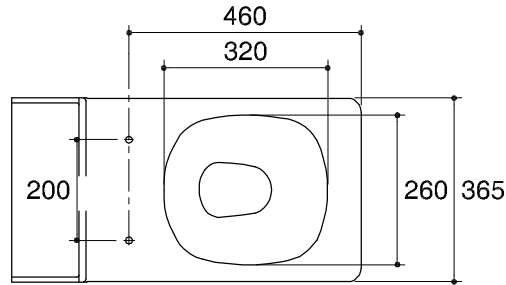

Dimensions are approximate.  
Unit: mm.

Front of Bowl

For outlet S-trap

For outlet P-trap

SKU	K-72633X-S-0
Name	REVE DUAL FLUSH 3/5L
Description	1PC TOILET

**KOHLER**

\* The recommended dimension for installation can be adjusted according to user preferences and layout.