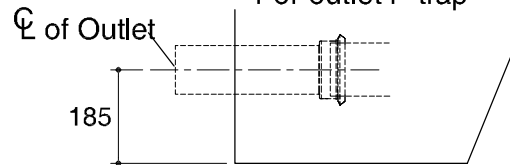

Dimensions are approximate.  
Unit: mm.

Front of Bowl

For outlet S-trap

For outlet P-trap

SKU	K-72633X-S-0
Name	REVE DUAL FLUSH 3/5L
Description	1PC TOILET

**KOHLER**

\* The recommended dimension for installation can be adjusted according to user preferences and layout.