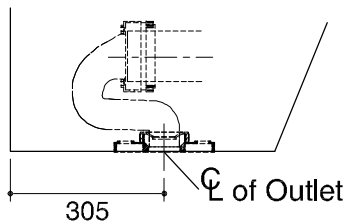

Dimensions are approximate.  
Unit: mm.

Front of Bowl

For outlet S-trap

For outlet P-trap

SKU	K-72633X-S-0
Name	REVE DUAL FLUSH 3/5L
Description	1PC TOILET

**KOHLER**

\* The recommended dimension for installation can be adjusted according to user preferences and layout.