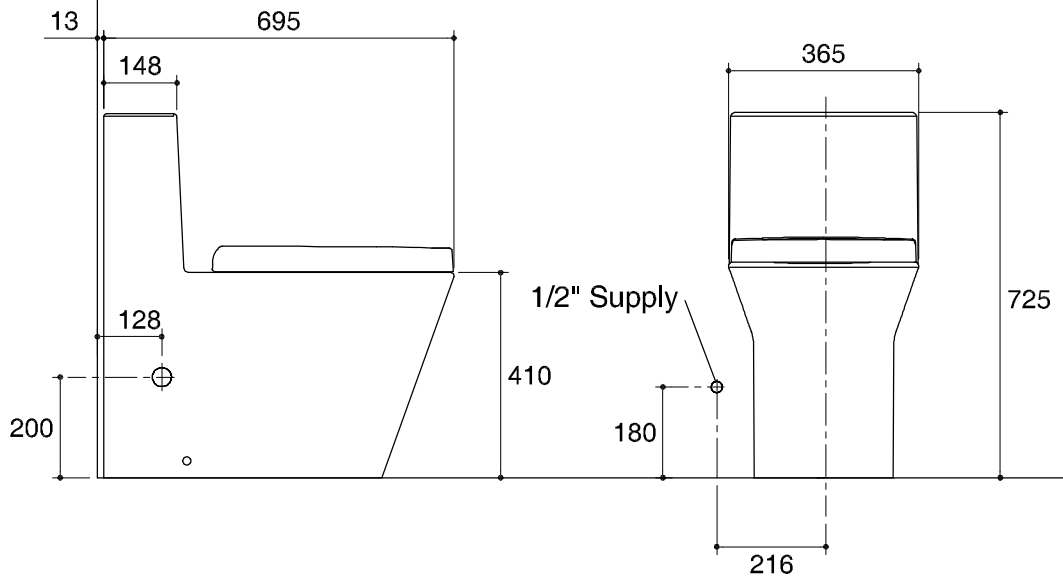

Dimensions are approximate.  
Unit: mm.

Front of Bowl

For outlet S-trap

For outlet P-trap

SKU	K-72633X-S-0
Name	REVE DUAL FLUSH 3/5L
Description	1PC TOILET

**KOHLER**

\* The recommended dimension for installation can be adjusted according to user preferences and layout.