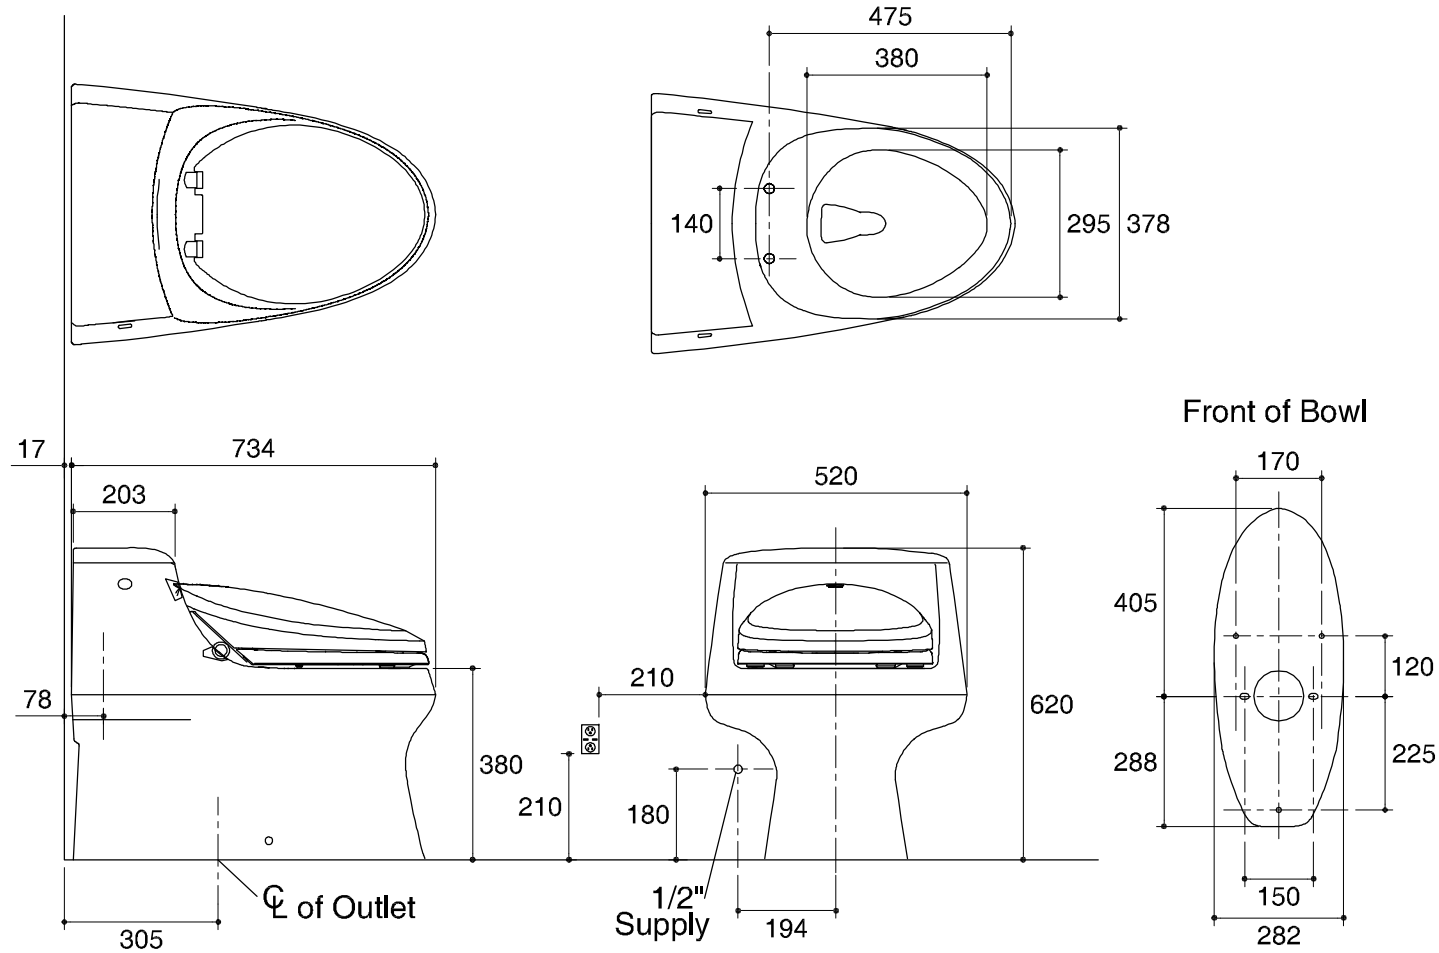

Dimensions are approximate.

Unit: mm.

SKU	K-45549X-0
Name	SAN RAPHAEL CLASS 5
Description	1PC TOILET

KOHLER

* The recommended dimension for installation can be adjusted according to user preferences and layout.