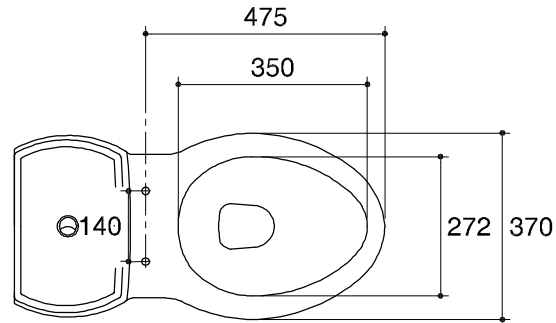

Dimensions are approximate.

Unit: mm.

FRONT OF BOWL

For outlet S-trap

For outlet P-trap

SKU	K-45382X-S-0
Name	OVE DUAL FLUSH 3/4.5L
Description	1PC TOILET

KOHLER

* The recommended dimension for installation can be adjusted according to user preferences and layout.