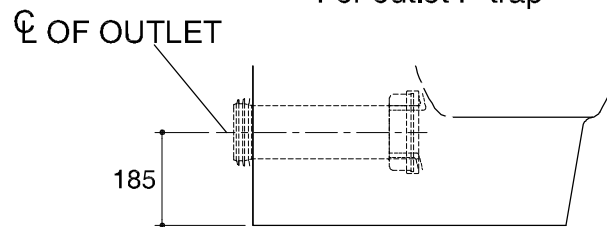

Dimensions are approximate.

Unit: mm.

FRONT OF BOWL

For outlet S-trap

For outlet P-trap

SKU	K-45382X-S-0
Name	OVE DUAL FLUSH 3/4.5L
Description	1PC TOILET

KOHLER

* The recommended dimension for installation can be adjusted according to user preferences and layout.