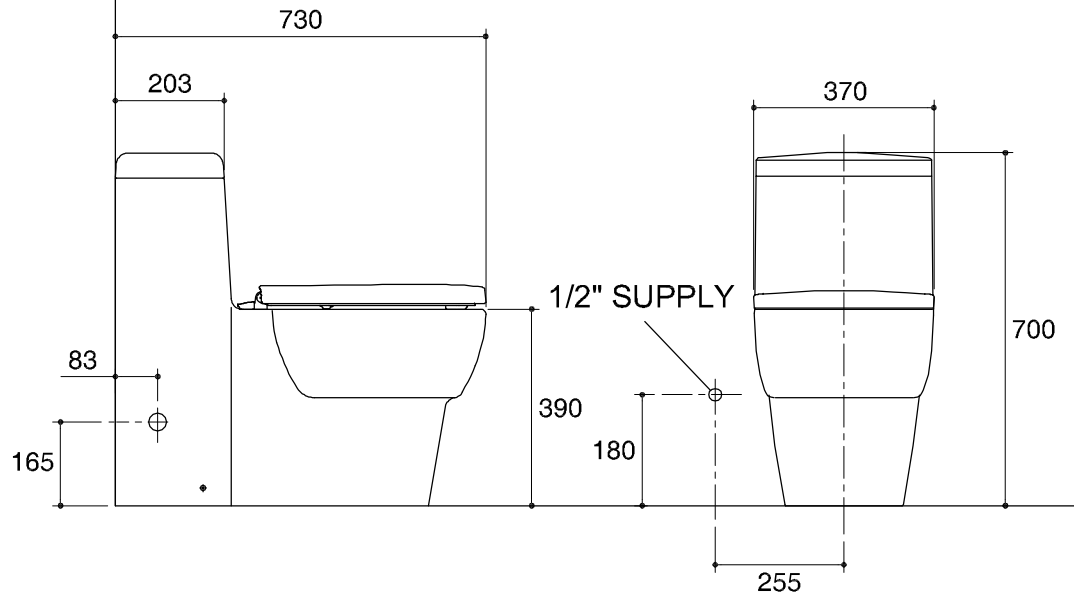

Dimensions are approximate.

Unit: mm.

FRONT OF BOWL

For outlet S-trap

For outlet P-trap

SKU	K-45382X-S-0
Name	OVE DUAL FLUSH 3/4.5L
Description	1PC TOILET

KOHLER

* The recommended dimension for installation can be adjusted according to user preferences and layout.