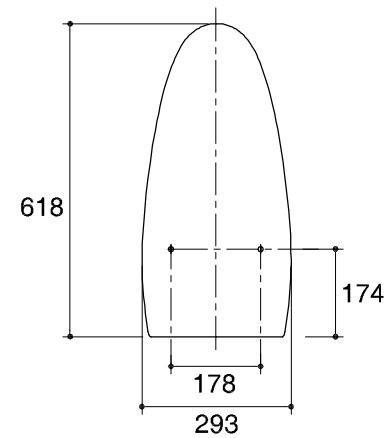

Dimensions are approximate.

Unit: mm.

FRONT OF BOWL

For outlet S-trap

For outlet P-trap

SKU	K-45382X-S-0
Name	OVE DUAL FLUSH 3/4.5L
Description	1PC TOILET

KOHLER

* The recommended dimension for installation can be adjusted according to user preferences and layout.