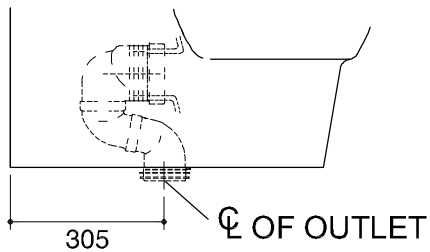

Dimensions are approximate.

Unit: mm.

FRONT OF BOWL

For outlet S-trap

For outlet P-trap

SKU	K-45382X-S-0
Name	OVE DUAL FLUSH 3/4.5L
Description	1PC TOILET

KOHLER

* The recommended dimension for installation can be adjusted according to user preferences and layout.