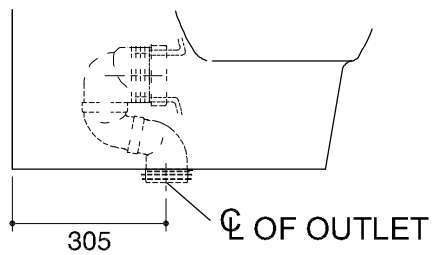

Dimensions are approximate.

Unit: mm.

For outlet S-trap

SKU	K-17629X-S-0
Name	OVE DUAL FLUSH 3/6L
Description	1PC TOILET

KOHLER

* The recommended dimension for installation can be adjusted according to user preferences and layout.