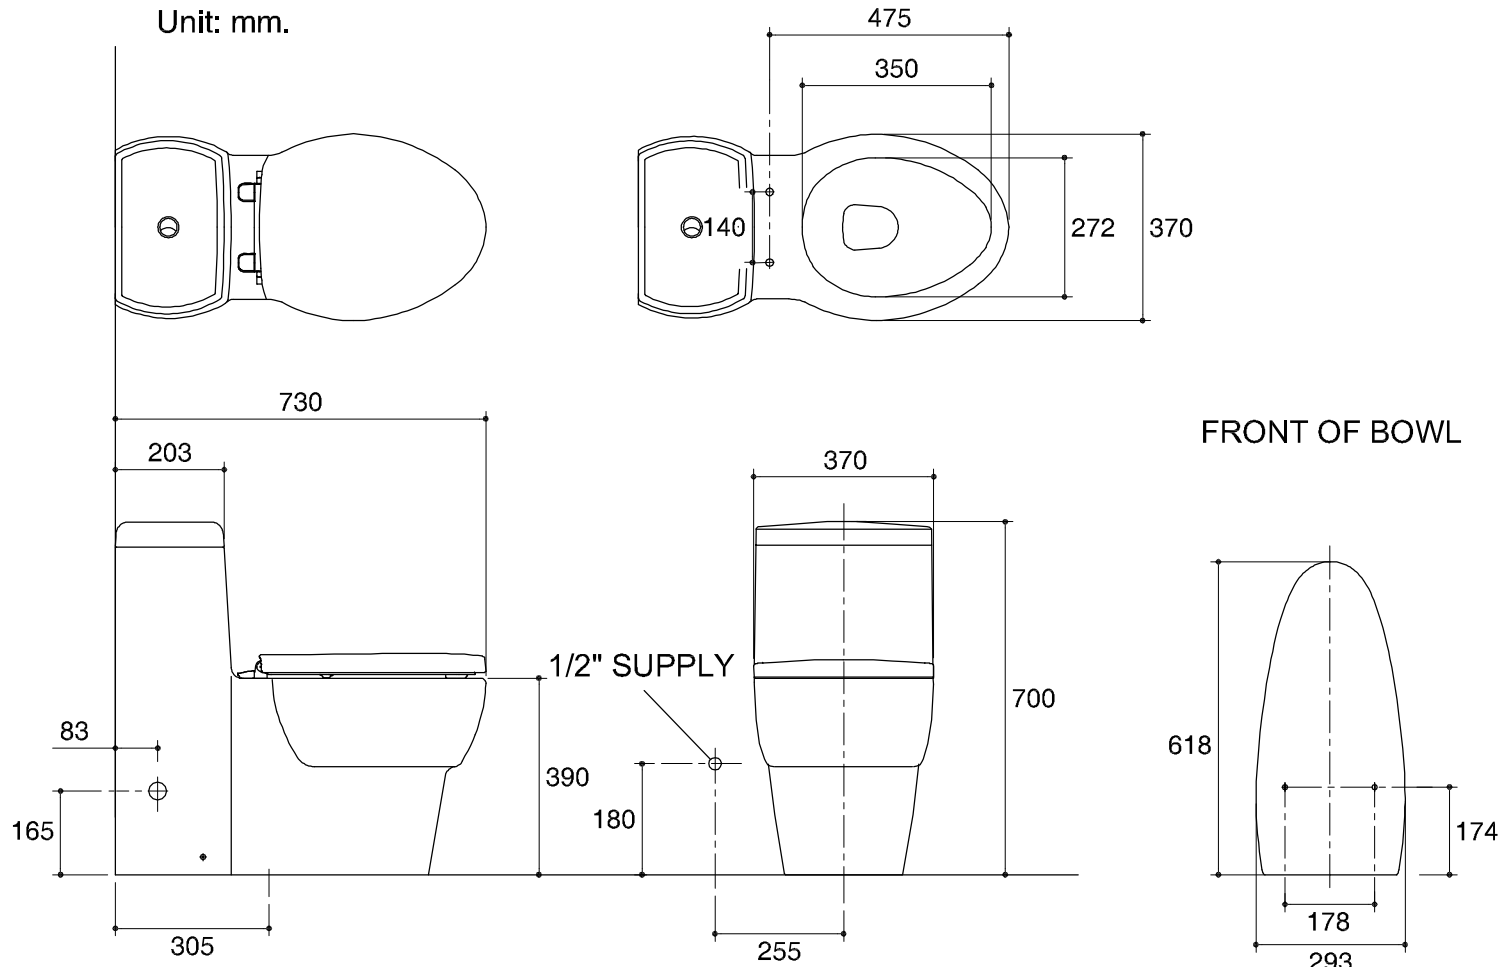

Dimensions are approximate.

Unit: mm.

For outlet S-trap

SKU	K-17629X-S-0
Name	OVE DUAL FLUSH 3/6L
Description	1PC TOILET

KOHLER

* The recommended dimension for installation can be adjusted according to user preferences and layout.