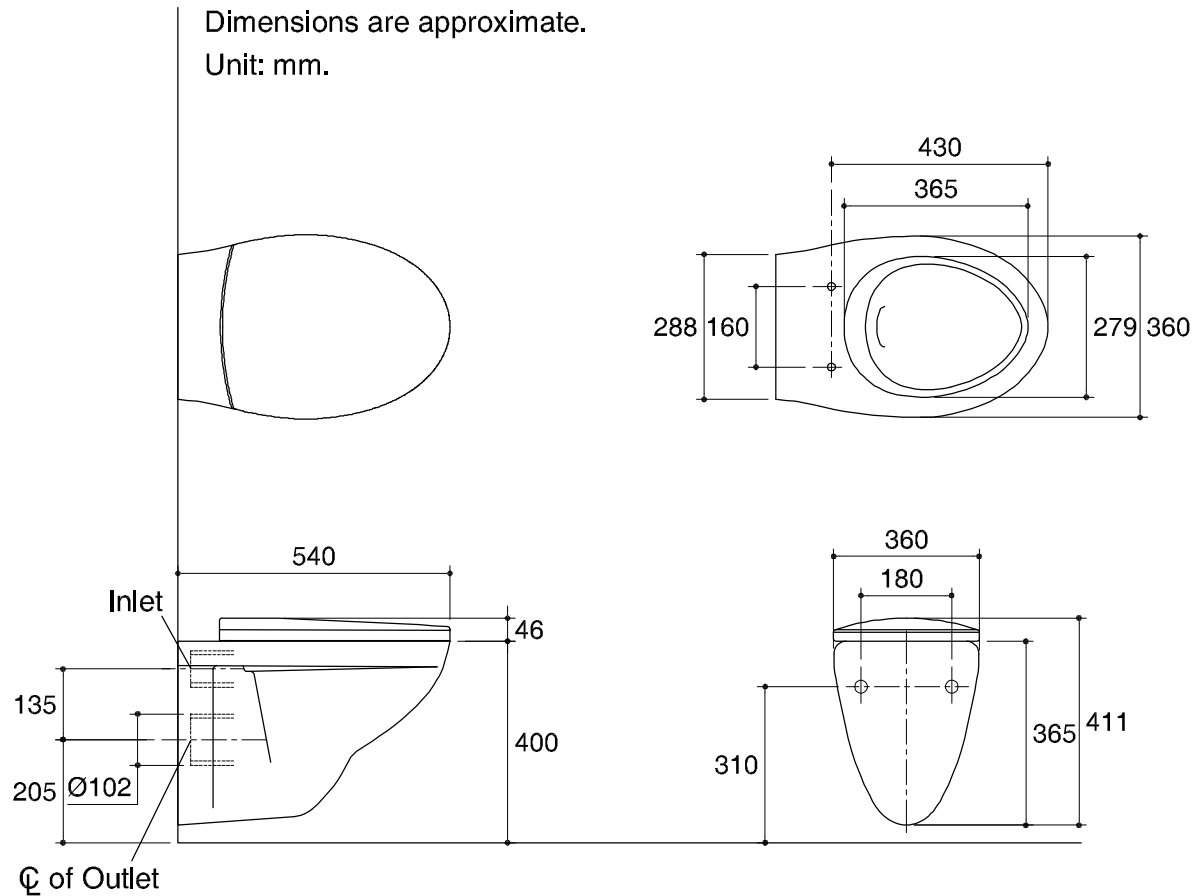

Dimensions are approximate.  
Unit: mm.

<b>SKU</b>	<b>K-18131X-0</b>
<b>Name</b>	<b>PATIO</b>
<b>Description</b>	<b>WALL-HUNG TOILET</b>

\* The recommended dimension for installation can be adjusted according to user preferences and layout.