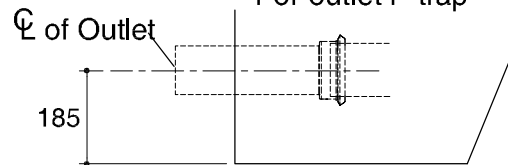

Dimensions are approximate.

Unit: mm.

Front of Bowl

For outlet S-trap

For outlet P-trap

SKU	K-17181X-S-0
Name	REVE DUAL FLUSH 3/6L
Description	1PC TOILET

KOHLER

* The recommended dimension for installation can be adjusted according to user preferences and layout.