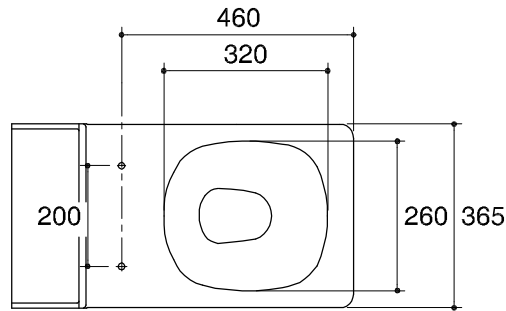

Dimensions are approximate.

Unit: mm.

Front of Bowl

For outlet S-trap

For outlet P-trap

SKU	K-17181X-S-0
Name	REVE DUAL FLUSH 3/6L
Description	1PC TOILET

KOHLER

* The recommended dimension for installation can be adjusted according to user preferences and layout.