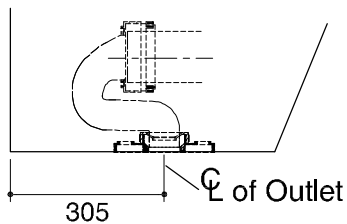

Dimensions are approximate.

Unit: mm.

Front of Bowl

For outlet S-trap

For outlet P-trap

SKU	K-17181X-S-0
Name	REVE DUAL FLUSH 3/6L
Description	1PC TOILET

KOHLER

* The recommended dimension for installation can be adjusted according to user preferences and layout.