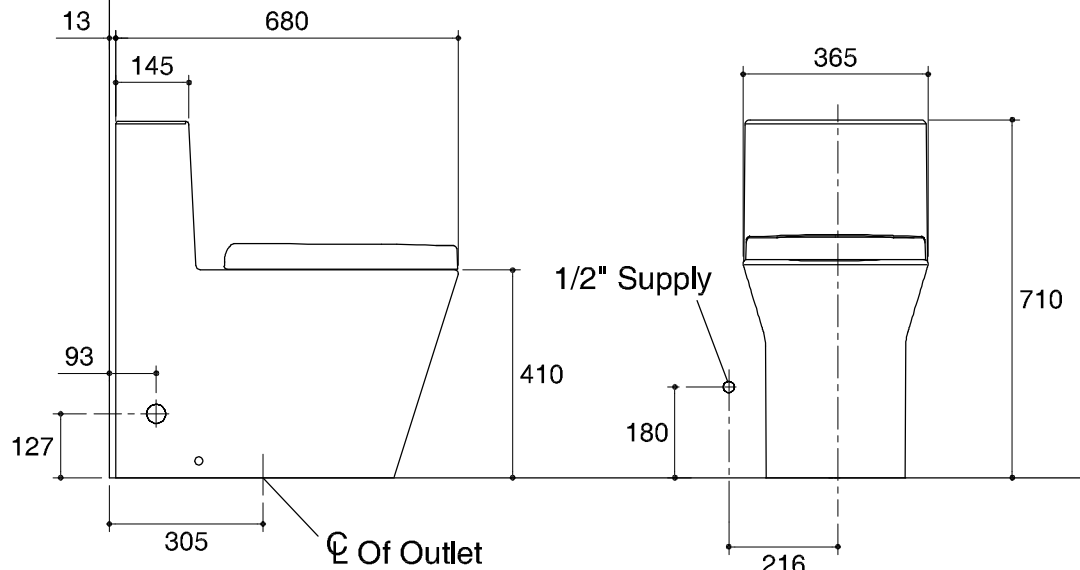

Dimensions are approximate.

Unit: mm.

Front of Bowl

For outlet S-trap

For outlet P-trap

SKU	K-17181X-S-0
Name	REVE DUAL FLUSH 3/6L
Description	1PC TOILET

KOHLER

* The recommended dimension for installation can be adjusted according to user preferences and layout.