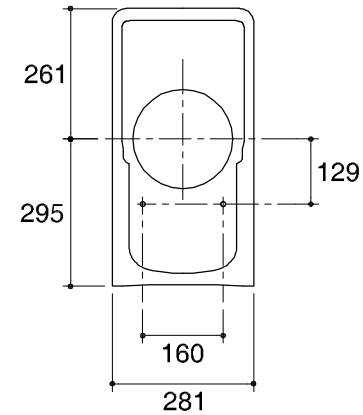

Dimensions are approximate.

Unit: mm.

Front of Bowl

For outlet S-trap

For outlet P-trap

SKU	K-17181X-S-0
Name	REVE DUAL FLUSH 3/6L
Description	1PC TOILET

KOHLER

* The recommended dimension for installation can be adjusted according to user preferences and layout.