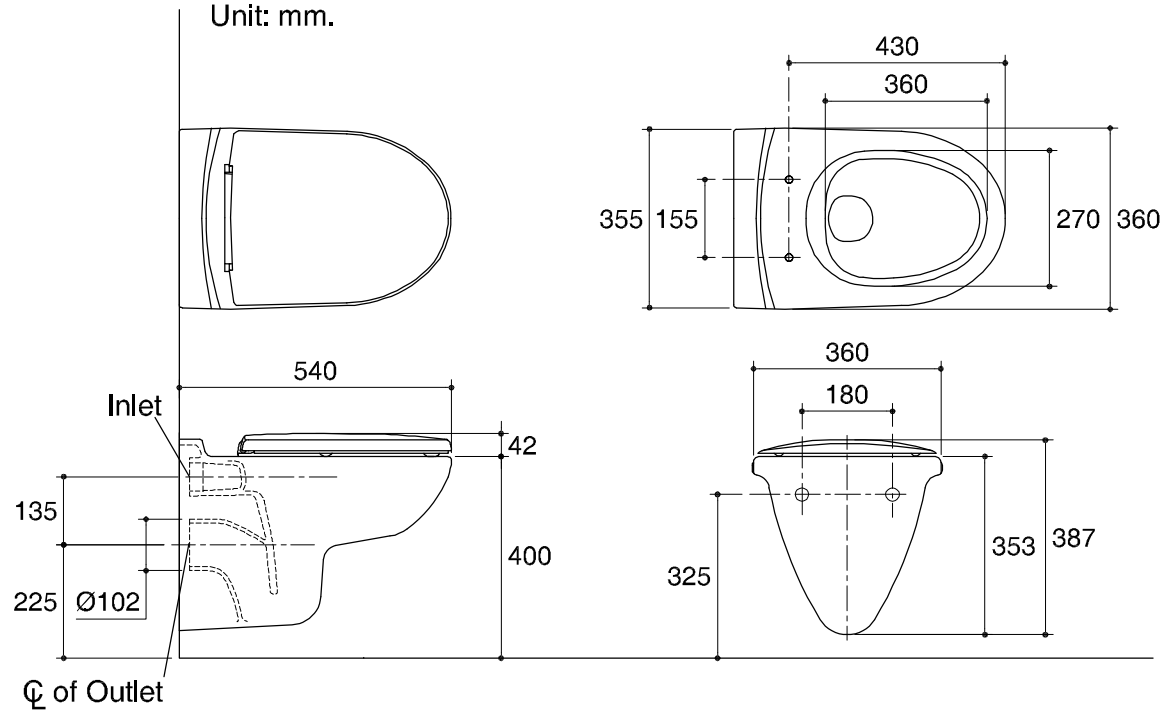

Dimensions are approximate.

Unit: mm.

SKU	K-9309X-0
Name	ODEON
Description	WALL-HUNG TOILET

\* The recommended dimension for installation can be adjusted according to user preferences and layout.

**KOHLER**