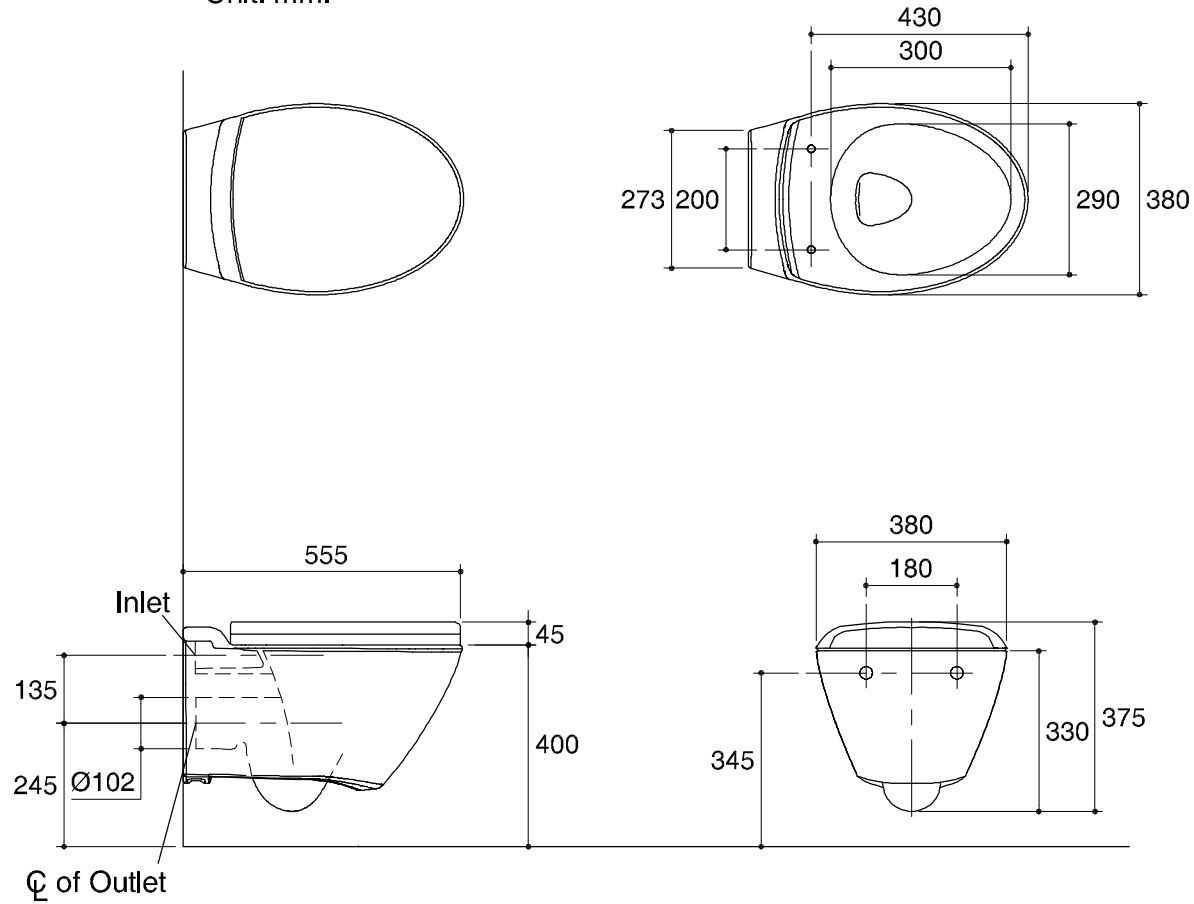

Dimensions are approximate.
Unit: mm.

SKU	K-9308X-0
Name	PRESQU'ILE
Description	WALL-HUNG TOILET

* The recommended dimension for installation can be adjusted according to user preferences and layout.

KOHLER