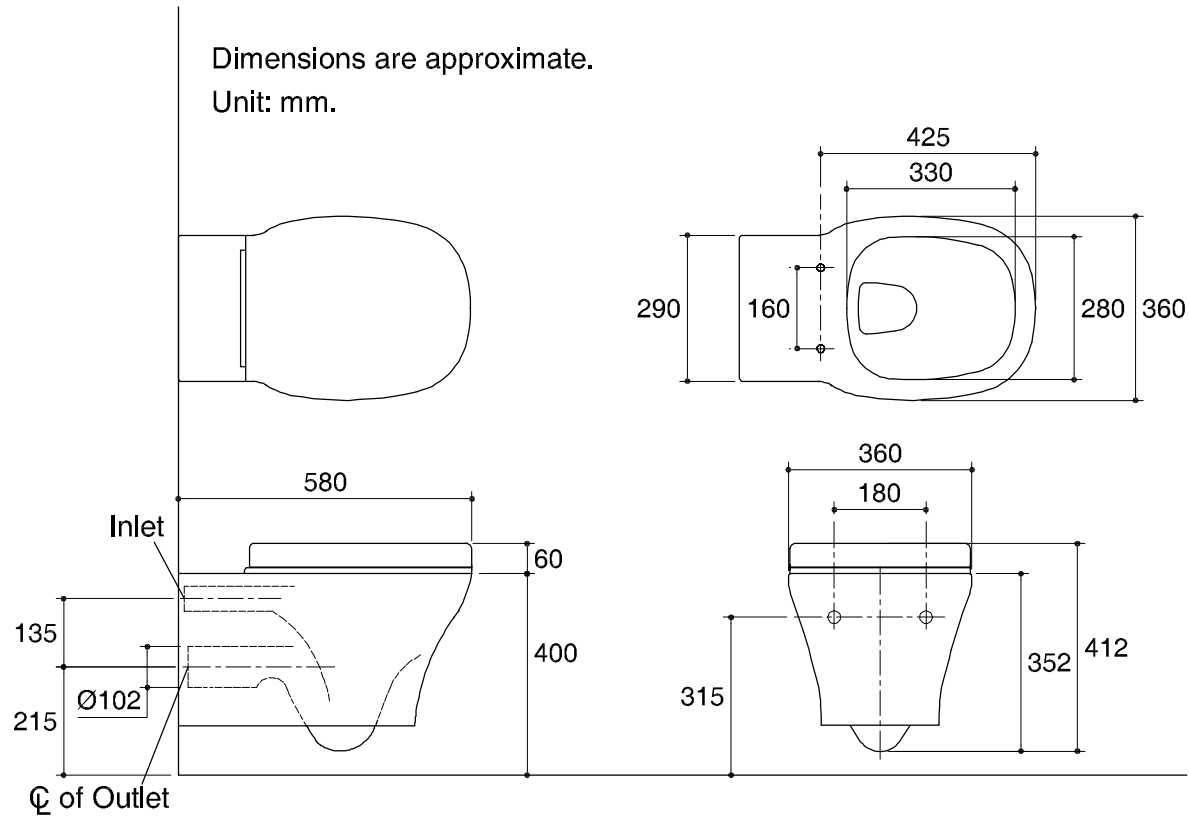

Dimensions are approximate.
Unit: mm.

SKU	K-9307X-0
Name	FREELANCE
Description	WALL-HUNG TOILET

KOHLER

* The recommended dimension for installation can be adjusted according to user preferences and layout.