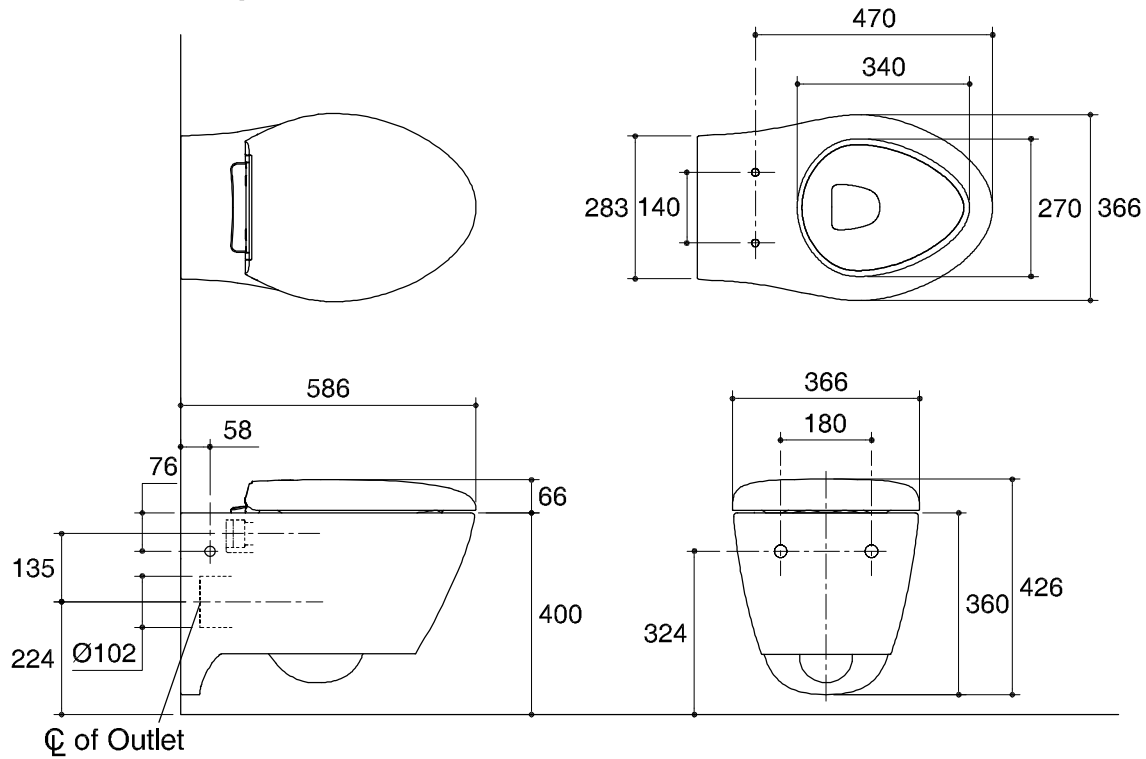

Dimensions are approximate.
Unit: mm.

SKU	K-3594X-S-0
Name	VIA
Description	WALL-HUNG TOILET

* The recommended dimension for installation can be adjusted according to user preferences and layout.

KOHLER