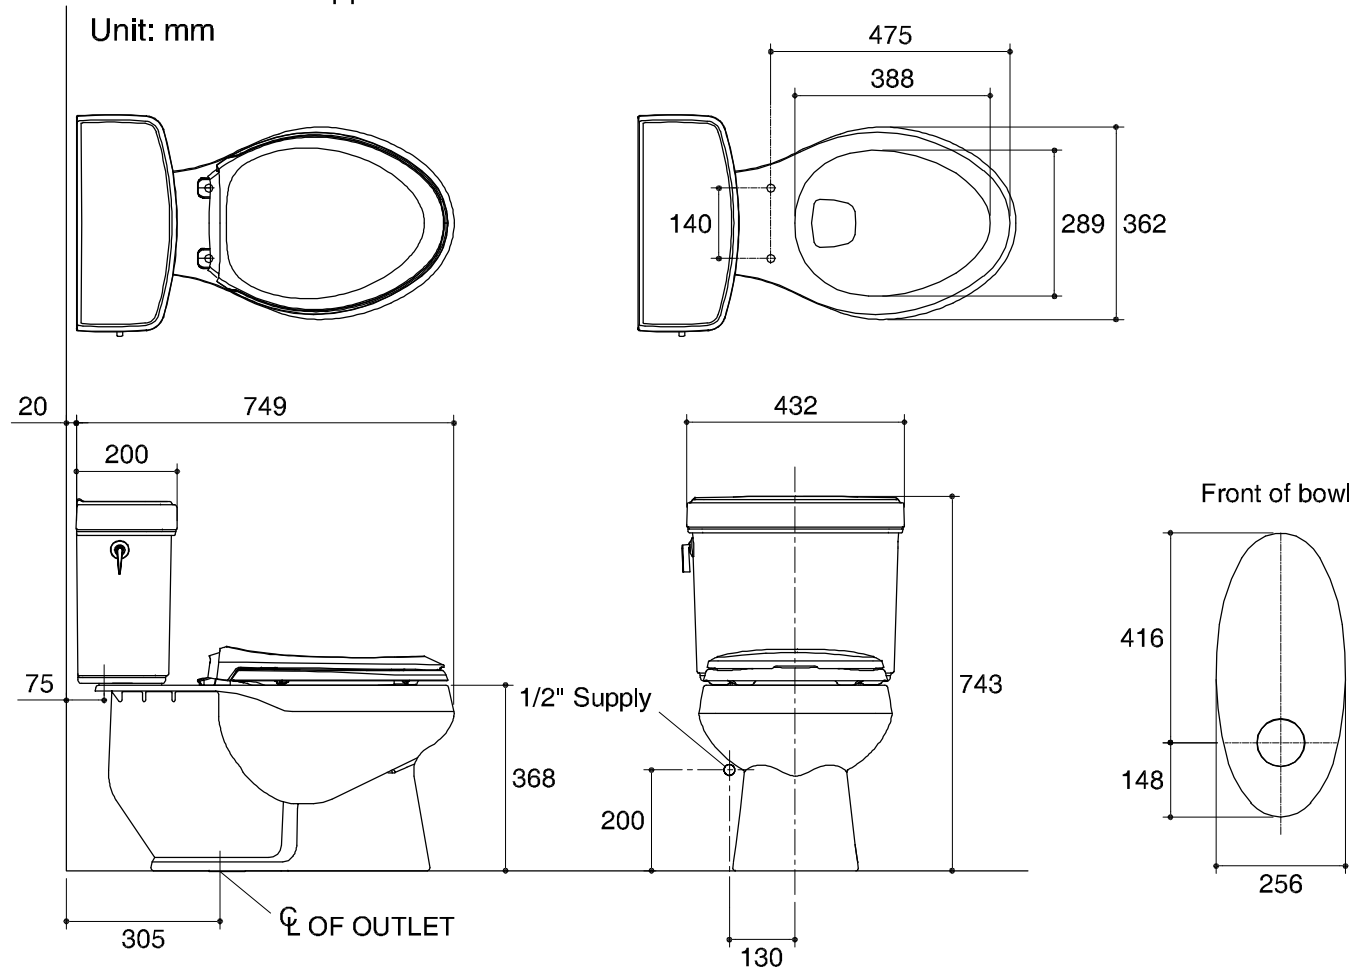

Dimensions are approximate.

Unit: mm

<b>SKU</b>	<b>K-75988X-0</b>
<b>Name</b>	<b>PINOIR CONCEALED</b>
<b>Description</b>	<b>2PC TOILET</b>

\* The recommended dimension for installation can be adjusted according to user preferences and layout.