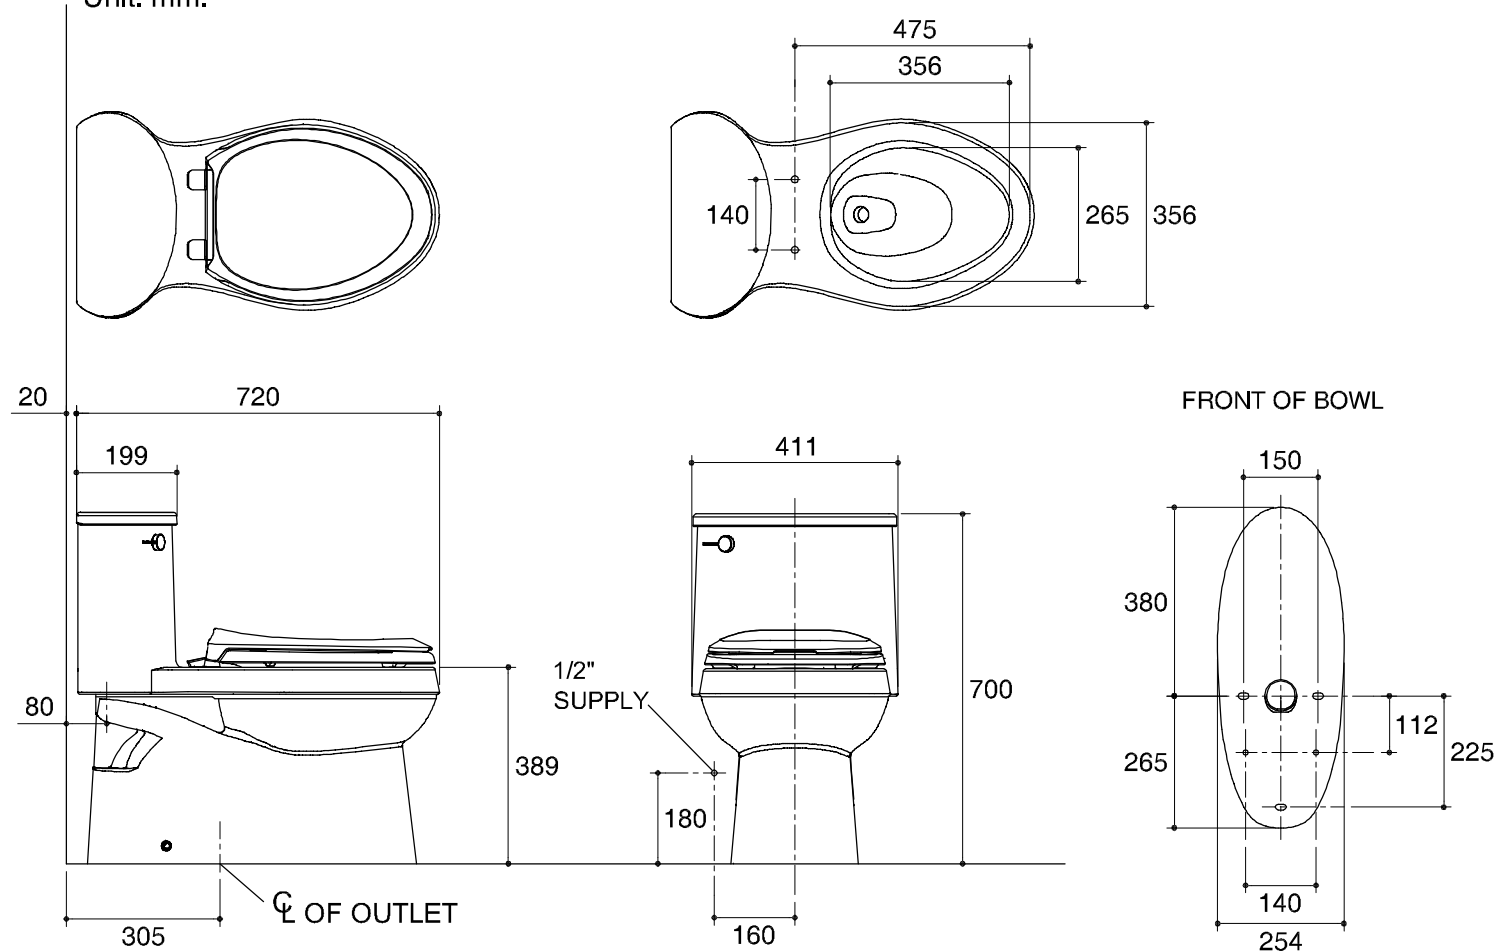

Dimensions are approximate.

Unit: mm.

SKU	K-5171X-C-0
Name	ADAIR 4.2L
Description	1PC TOILET

KOHLER

* The recommended dimension for installation can be adjusted according to user preferences and layout.