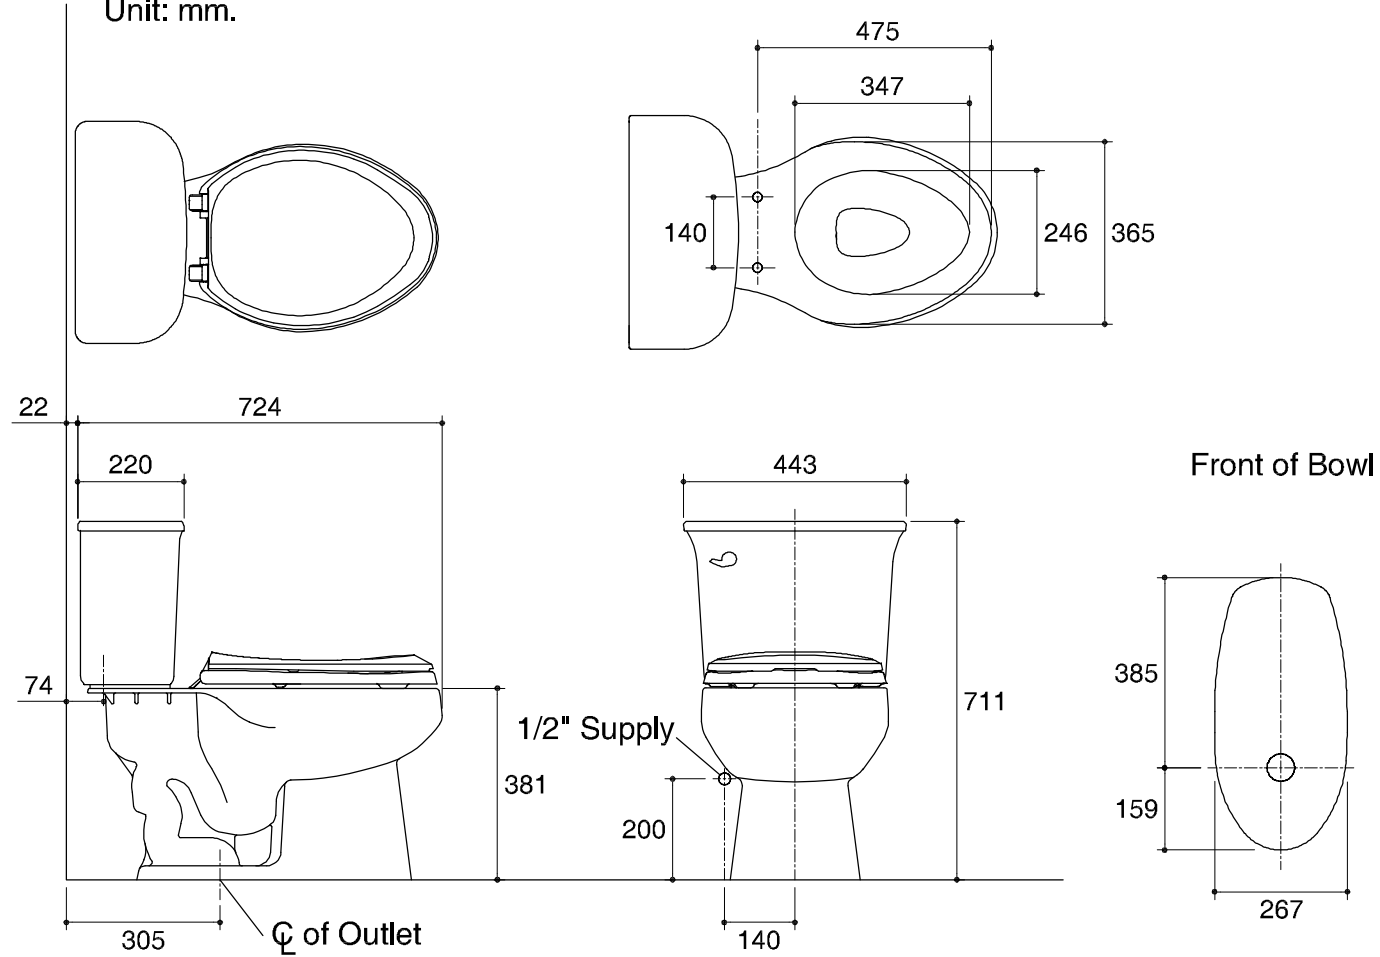

Dimensions are approximate.

Unit: mm.

SKU	K-12633X-0
Name	STINSON
Description	2PC TOILET

KOHLER

* The recommended dimension for installation can be adjusted according to user preferences and layout.