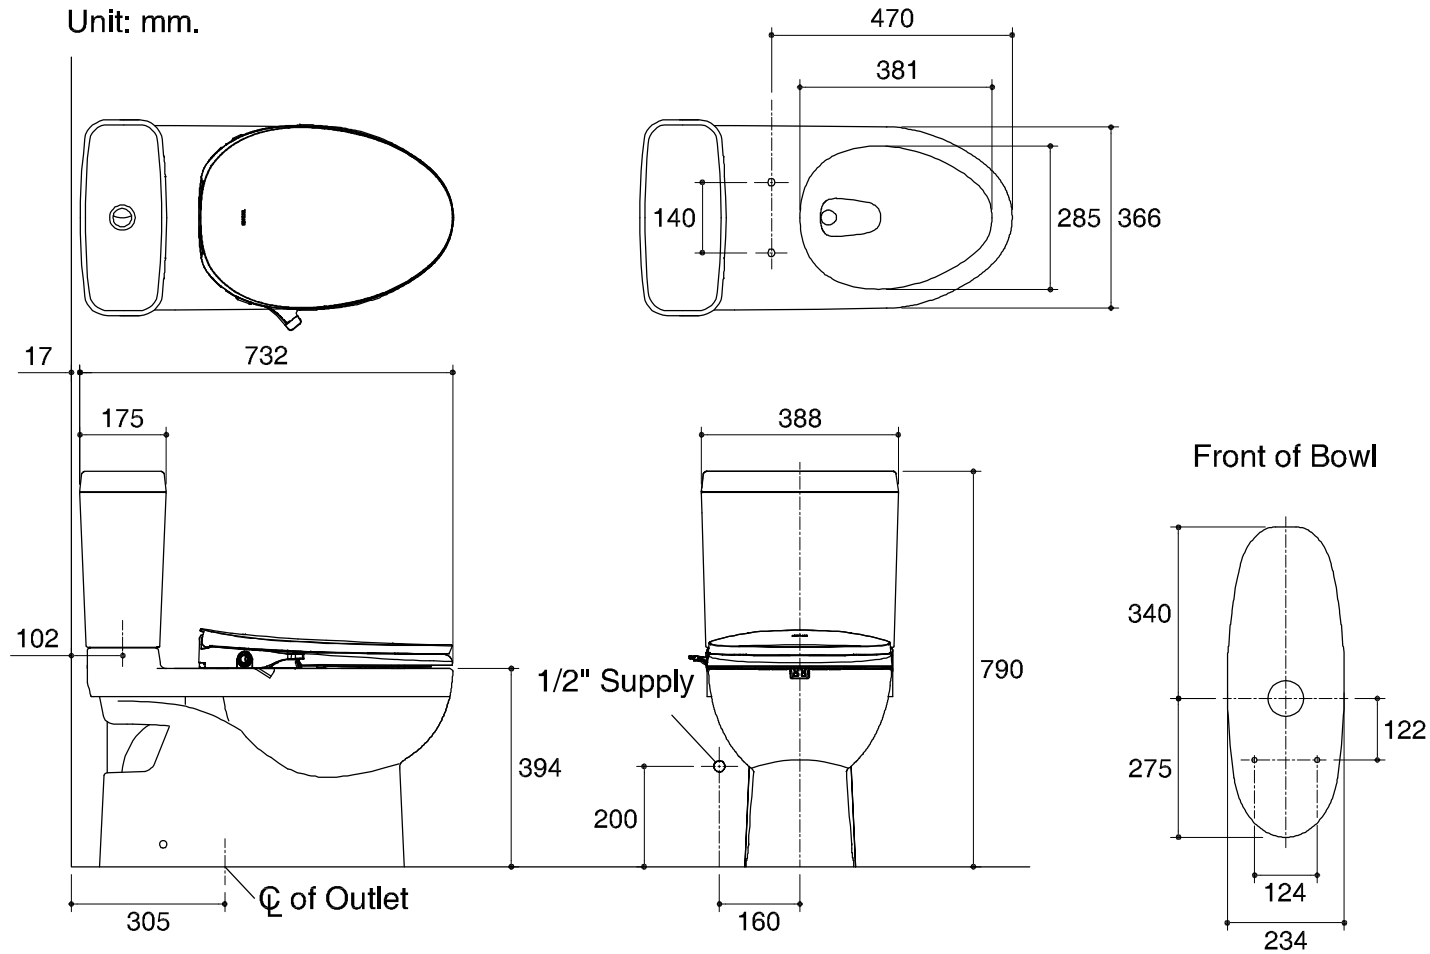

Dimensions are approximate.

Unit: mm.

For Ceramic connector installation

SKU	K-25991X-0
Name	REACH 2-PC WITH C3-030
Description	2PC TOILET

KOHLER

* The recommended dimension for installation can be adjusted according to user preferences and layout.