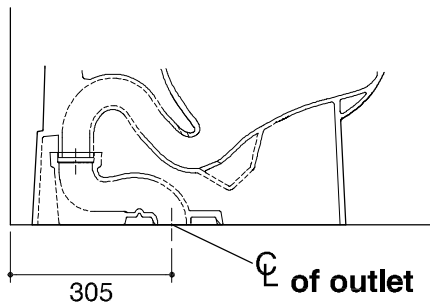

Dimensions are approximate.

Unit: mm.

For Ceramic connector installation

SKU	K-25991X-0
Name	REACH 2-PC WITH C3-030
Description	2PC TOILET

KOHLER

* The recommended dimension for installation can be adjusted according to user preferences and layout.