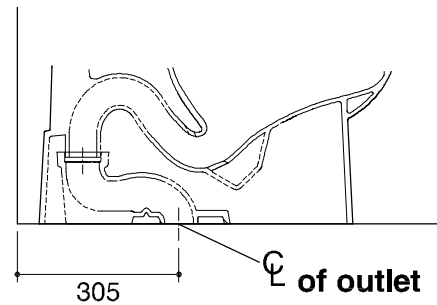

Dimensions are approximate.

Unit: mm.

For Ceramic connector installation

SKU	K-75991X-S-0
Name	REACH
Description	2PC TOILET

* The recommended dimension for installation can be adjusted according to user preferences and layout.