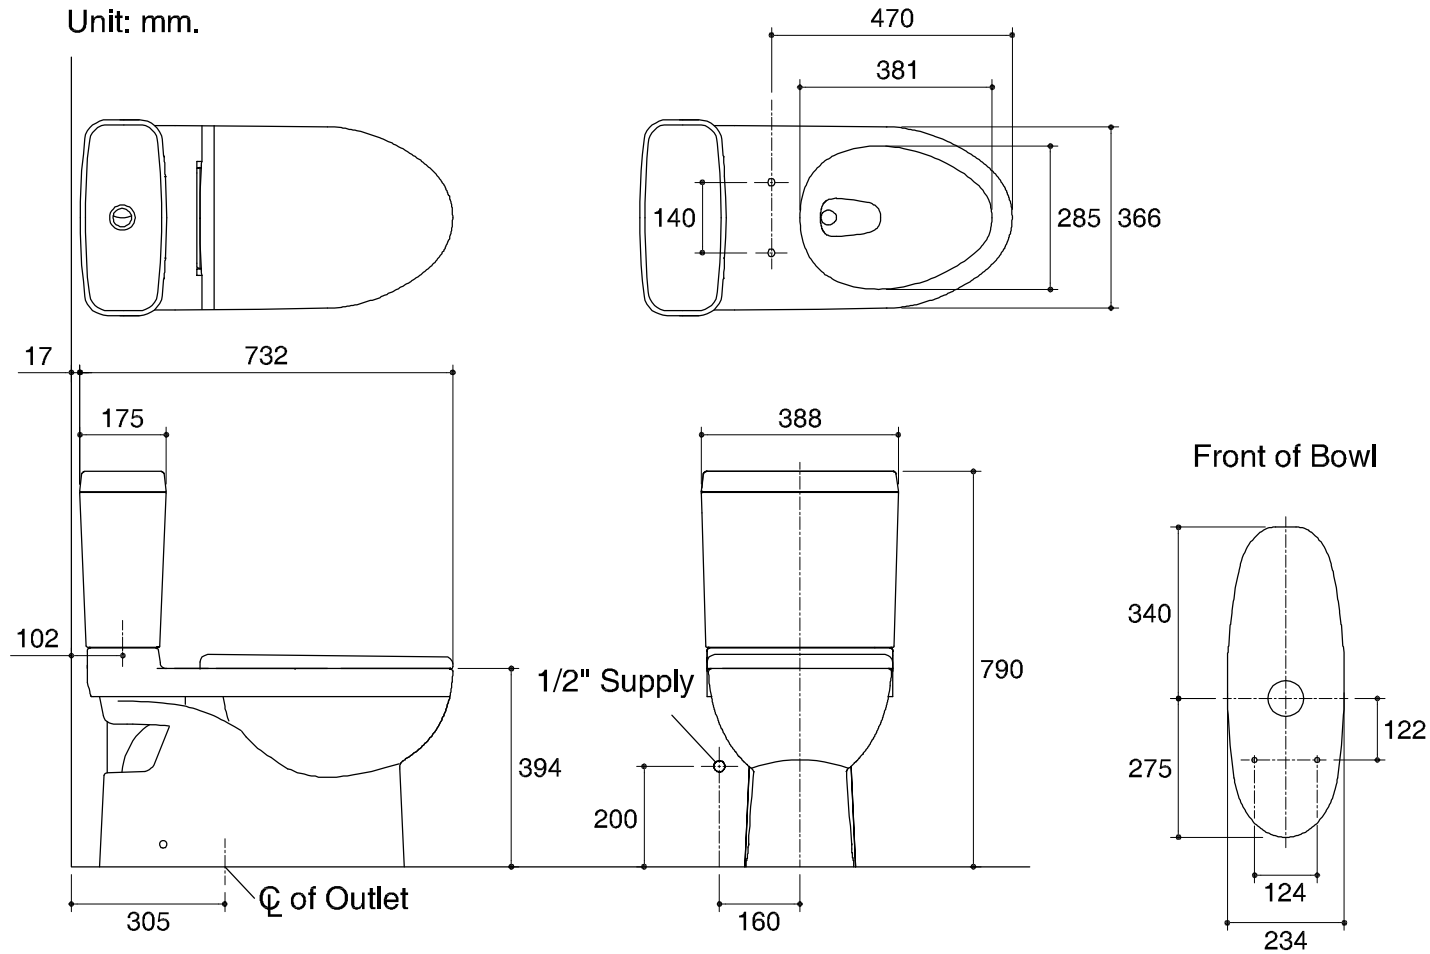

Dimensions are approximate.

Unit: mm.

For Ceramic connector installation

SKU	K-75991X-S-0
Name	REACH
Description	2PC TOILET

* The recommended dimension for installation can be adjusted according to user preferences and layout.